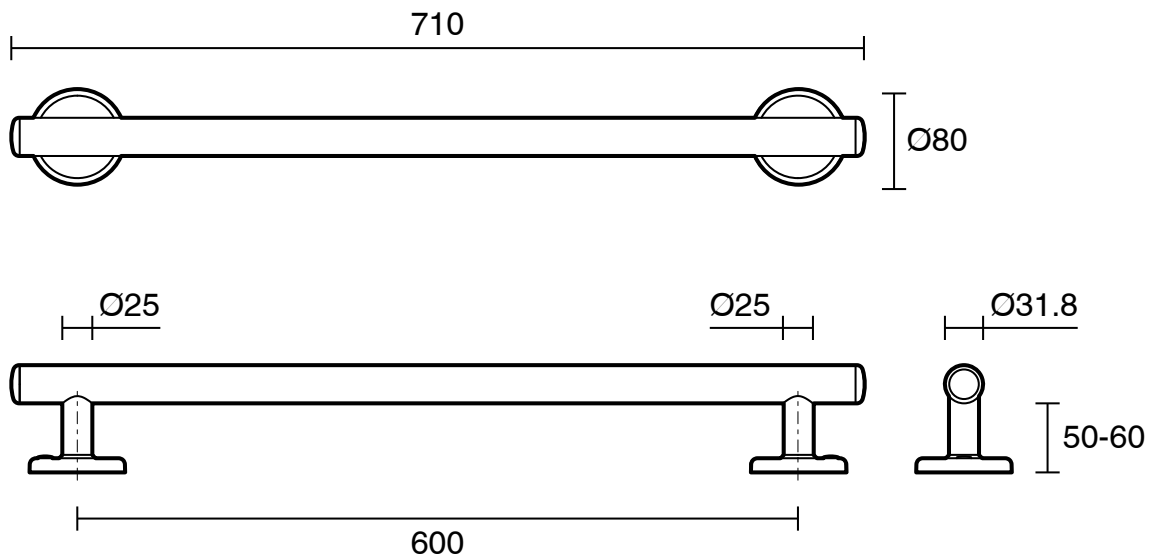

mizu

Mizu Drift 600mm Grab Rail Straight Polished Stainless Steel

2266510

SPECIFICATIONS

Recommended Use	Residential;Commercial
Colour Finish	Polished Stainless Steel
Primary Material	Stainless Steel

WARRANTY

Residential & Commercial Use (Years)	25
Spare Parts & Labour (Years)	1

Please refer to Mizu Warranty page for full Terms and Conditions

Dimensions are nominal measurements only.

CLEANING RECOMMENDATIONS:

We recommend the use of soapy water or approved cleaners. This product should not be cleaned with abrasive materials. Damage caused by any improper treatment is not covered by the product warranty. Refer to Warranty Conditions

Disclaimer: Products in this specification manual must by regulation be installed by licensed and registered trade people. The manufacturer/distributor reserves the right to vary specifications or delete models from their range without prior notification. Dimensions are nominal measurements only. Dimensions and set-outs listed are correct at time of publication however the manufacturer/distributor takes no responsibility for printing errors.

Published 01/04/2026

To see the complete Mizu range go to www.reece.com.au