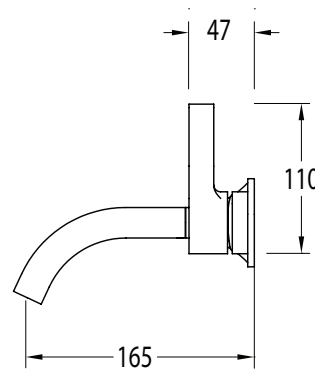

## Sussex Oria Wall Basin Mixer Outlet System 165mm Chrome (5 Star)

2265631

SPECIFICATIONS	
Recommended Use	Residential;Commercial
Colour Finish	Polished Chrome
Primary Material	DR Brass
Recommended Pressure Range	150 - 500 kPa as per AS3500
Max Continuous Working Temperature (deg C)	65
Min Continuous Working Temperature (deg C)	1
WARRANTY	
Residential Use (Years)	40
Commercial Use (Years)	10
<i>Please refer to Sussex Warranty page for full Terms and Conditions</i>	

Dimensions are nominal measurements only.