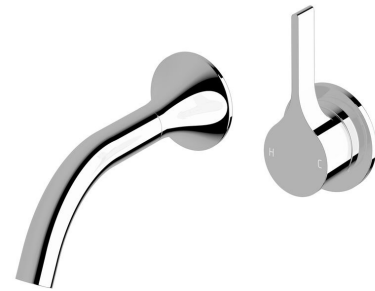

## Sussex Oria Wall Basin Mixer Outlet System 165mm Chrome (5 Star)

2265631

SPECIFICATIONS	
Recommended Use	Residential;Commercial
Colour Finish	Polished Chrome
Primary Material	DR Brass
Recommended Pressure Range	150 - 500 kPa as per AS3500
Max Continuous Working Temperature (deg C)	65
Min Continuous Working Temperature (deg C)	1
WARRANTY	
Residential Use (Years)	40
Commercial Use (Years)	10
<i>Please refer to Sussex Warranty page for full Terms and Conditions</i>	