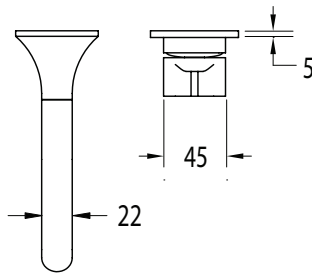

## Sussex Oria Wall Basin Mixer Outlet System 165mm Chrome (5 Star)

2265631

SPECIFICATIONS	
Recommended Use	Residential;Commercial
Colour Finish	Polished Chrome
Primary Material	DR Brass
Recommended Pressure Range	150 - 500 kPa as per AS3500
Max Continuous Working Temperature (deg C)	65
Min Continuous Working Temperature (deg C)	1
WARRANTY	
Residential Use (Years)	40
Commercial Use (Years)	10
<i>Please refer to Sussex Warranty page for full Terms and Conditions</i>	

Dimensions are nominal measurements only.