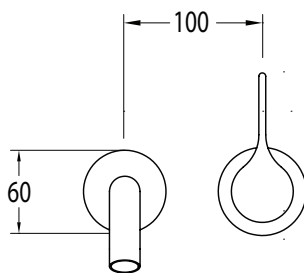

## Sussex Oria Wall Basin Mixer Outlet System 165mm Chrome (5 Star)

2265631

SPECIFICATIONS	
Recommended Use	Residential;Commercial
Colour Finish	Polished Chrome
Primary Material	DR Brass
Recommended Pressure Range	150 - 500 kPa as per AS3500
Max Continuous Working Temperature (deg C)	65
Min Continuous Working Temperature (deg C)	1
WARRANTY	
Residential Use (Years)	40
Commercial Use (Years)	10
<i>Please refer to Sussex Warranty page for full Terms and Conditions</i>	

Dimensions are nominal measurements only.