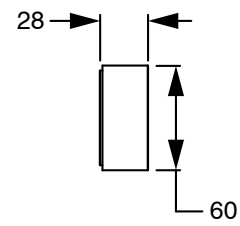

SUSSEX

Sussex Pure Progressive Wall Bath Mixer System 250mm with Diamond Textured Handles
PVD Brushed Gold Lead Free
50078

SPECIFICATIONS

Recommended Use	Residential;Commercial
Colour Finish	Brushed Gold
Primary Material	Lead Free Brass
Recommended Pressure Range	150 - 500 kPa as per AS3500
Max Continuous Working Temperature (deg C)	65
Min Continuous Working Temperature (deg C)	1

WARRANTY

Residential Use (Years)	40
Commercial Use (Years)	10

Please refer to Sussex Warranty page for full Terms and Conditions