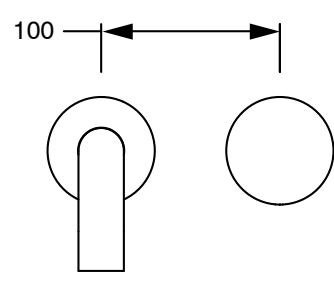

SUSSEX

Sussex Pure Progressive Wall Bath Mixer System 250mm with Diamond Textured Handles
PVD Brushed Gold Lead Free
50078

SPECIFICATIONS

Recommended Use	Residential;Commercial
Colour Finish	Brushed Gold
Primary Material	Lead Free Brass
Recommended Pressure Range	150 - 500 kPa as per AS3500
Max Continuous Working Temperature (deg C)	65
Min Continuous Working Temperature (deg C)	1

WARRANTY

Residential Use (Years)	40
Commercial Use (Years)	10

Please refer to Sussex Warranty page for full Terms and Conditions

Dimensions are nominal measurements only.

CLEANING RECOMMENDATIONS:

We recommend the use of soapy water or approved cleaners. This product should not be cleaned with abrasive materials. Damage caused by any improper treatment is not covered by the product warranty. Refer to Warranty Conditions

Disclaimer: Products in this specification manual must by regulation be installed by licensed and registered trade people. The manufacturer/distributor reserves the right to vary specifications or delete models from their range without prior notification. Dimensions are nominal measurements only. Dimensions and set-outs listed are correct at time of publication however the manufacturer/distributor takes no responsibility for printing errors.

Published 14/05/2026

To see the complete Sussex range go to www.reece.com.au