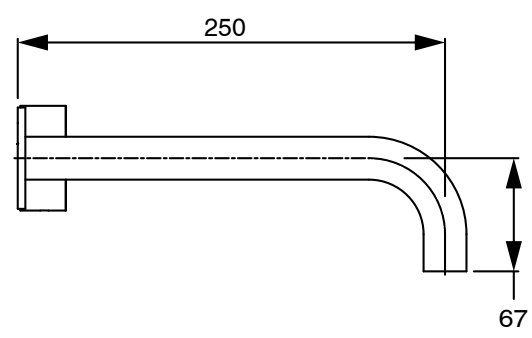

SUSSEX

Sussex Pure Progressive Wall Bath Mixer System 250mm with Diamond Textured Handles
PVD Brushed Gold Lead Free
50078

SPECIFICATIONS

Recommended Use	Residential;Commercial
Colour Finish	Brushed Gold
Primary Material	Lead Free Brass
Recommended Pressure Range	150 - 500 kPa as per AS3500
Max Continuous Working Temperature (deg C)	65
Min Continuous Working Temperature (deg C)	1

WARRANTY

Residential Use (Years)	40
Commercial Use (Years)	10

Please refer to Sussex Warranty page for full Terms and Conditions

Dimensions are nominal measurements only.

CLEANING RECOMMENDATIONS:

We recommend the use of soapy water or approved cleaners. This product should not be cleaned with abrasive materials. Damage caused by any improper treatment is not covered by the product warranty. Refer to Warranty Conditions

Disclaimer: Products in this specification manual must by regulation be installed by licensed and registered trade people. The manufacturer/distributor reserves the right to vary specifications or delete models from their range without prior notification. Dimensions are nominal measurements only. Dimensions and set-outs listed are correct at time of publication however the manufacturer/distributor takes no responsibility for printing errors.

Published 14/05/2026

To see the complete Sussex range go to www.reece.com.au