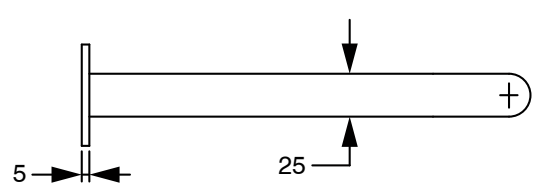

SUSSEX

Sussex Pure Progressive Wall Bath Mixer System 250mm with Diamond Textured Handles
PVD Brushed Gold Lead Free
50078

SPECIFICATIONS

Recommended Use	Residential;Commercial
Colour Finish	Brushed Gold
Primary Material	Lead Free Brass
Recommended Pressure Range	150 - 500 kPa as per AS3500
Max Continuous Working Temperature (deg C)	65
Min Continuous Working Temperature (deg C)	1

WARRANTY

Residential Use (Years)	40
Commercial Use (Years)	10

Please refer to Sussex Warranty page for full Terms and Conditions

Dimensions are nominal measurements only.

CLEANING RECOMMENDATIONS:

We recommend the use of soapy water or approved cleaners. This product should not be cleaned with abrasive materials. Damage caused by any improper treatment is not covered by the product warranty. Refer to Warranty Conditions

Disclaimer: Products in this specification manual must by regulation be installed by licensed and registered trade people. The manufacturer/distributor reserves the right to vary specifications or delete models from their range without prior notification. Dimensions are nominal measurements only. Dimensions and set-outs listed are correct at time of publication however the manufacturer/distributor takes no responsibility for printing errors.

Published 14/05/2026

To see the complete Sussex range go to www.reece.com.au