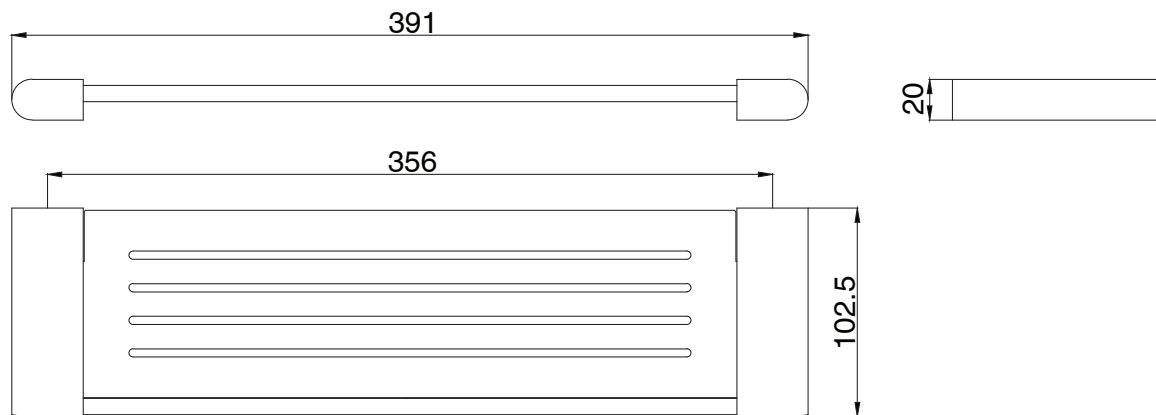

mizu

Mizu Soothe Metal Shower Shelf Chrome

9504050

SPECIFICATIONS

Recommended Use	Residential;Commercial
Colour Finish	Polished Chrome
Primary Material	Brass

WARRANTY

Residential & Commercial Use (Years)	25
Spare Parts & Labour (Years)	1

Please refer to Mizu Warranty page for full Terms and Conditions

Dimensions are nominal measurements only.

CLEANING RECOMMENDATIONS:

We recommend the use of soapy water or approved cleaners. This product should not be cleaned with abrasive materials. Damage caused by any improper treatment is not covered by the product warranty. Refer to Warranty Conditions

Disclaimer: Products in this specification manual must by regulation be installed by licensed and registered trade people. The manufacturer/distributor reserves the right to vary specifications or delete models from their range without prior notification. Dimensions are nominal measurements only. Dimensions and set-outs listed are correct at time of publication however the manufacturer/distributor takes no responsibility for printing errors.

Published 01/04/2026

To see the complete Mizu range go to www.reece.com.au