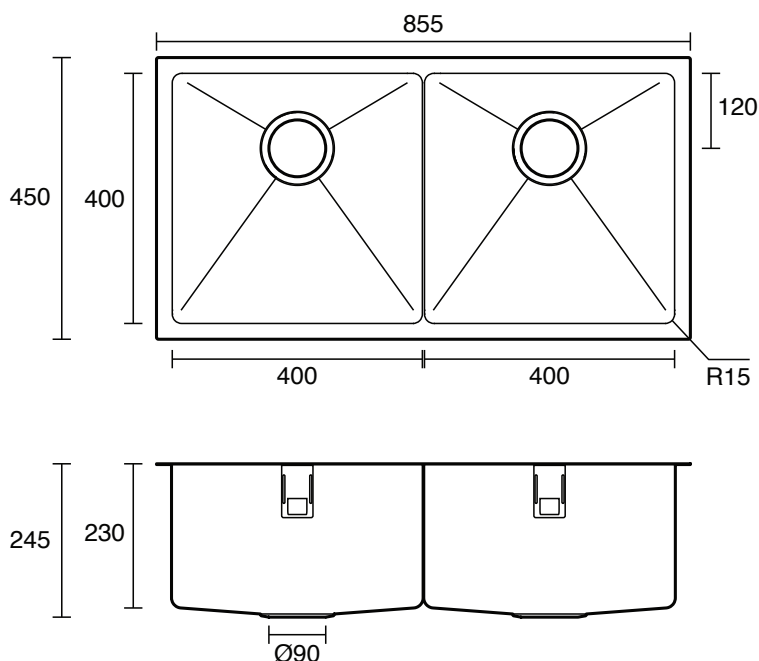

WARRANTY

Warranty - Domestic Use	30 Years
Spare Parts & Labour	12 Months

Please refer to Warranty Page for full Terms and Conditions

Sinks must be installed using a cutout template.
No responsibility will be taken for damage that occurs where a template has not been used.

Due to plating process, colour may differ slightly between sinks.