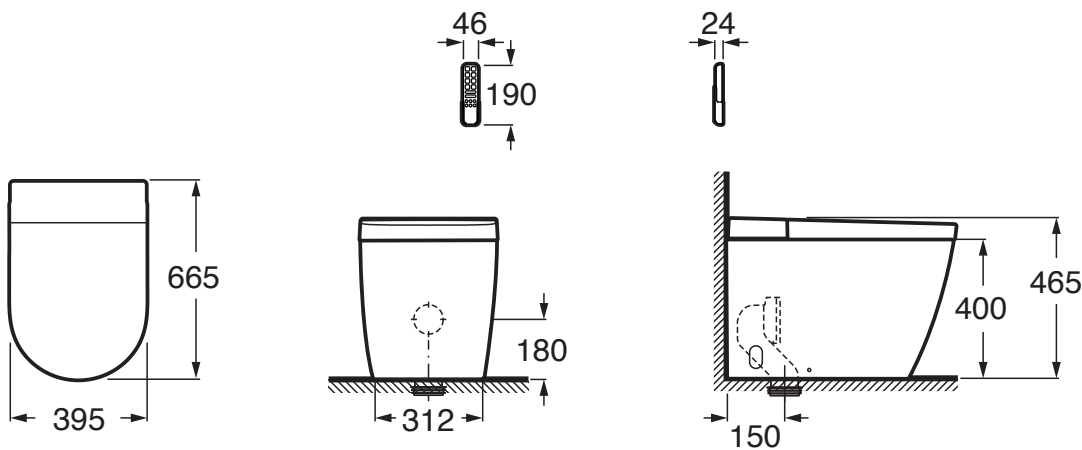

Roca Ona In-Wash In-Tank Back to Wall (4 Star)

35178

SPECIFICATIONS

Recommended Use	Residential;Commercial
Rim Configuration	Rimless;Vortex
Pan Outlet Type	P Trap;S Trap with Supplied Conversion Bend
Pan Material	Vitreous China
Pan Weight (kg)	TBC
Toilet Seat Type	Soft Close
Toilet Seat Material	Polypropylene (PP)

WARRANTY

Residential & Commercial Use (Years)	25
Spare Parts & Labour (Years)	1

Please refer to Roca Warranty page for full Terms and Conditions