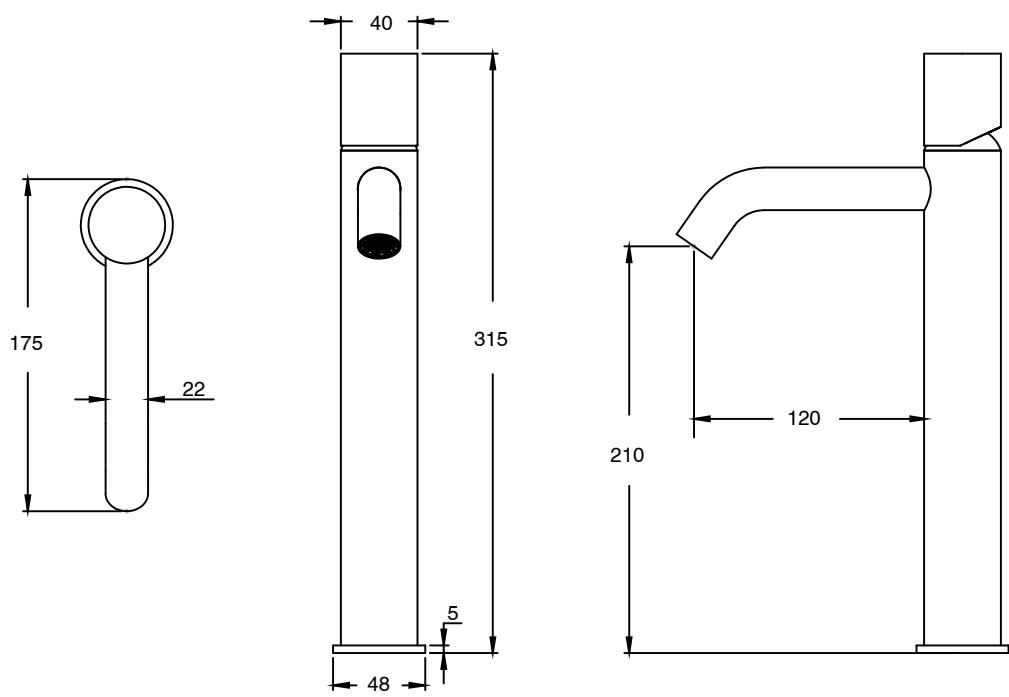

SUSSEX

Sussex Pure Extended Basin Mixer Curved PVD Brushed Bronze (5 Star) Lead Free

49797

SPECIFICATIONS	
Recommended Use	Residential;Commercial
Colour Finish	Brushed Bronze
Primary Material	Lead Free Brass
Recommended Pressure Range	150 - 500 kPa as per AS3500
Max Continuous Working Temperature (deg C)	65
Min Continuous Working Temperature (deg C)	1
WARRANTY	
Residential Use (Years)	40
Commercial Use (Years)	10
<i>Please refer to Sussex Warranty page for full Terms and Conditions</i>	

Disclaimer: Products in this specification manual must by regulation be installed by licensed and registered trade people. The manufacturer/distributor reserves the right to vary specifications or delete models from their range without prior notification. Dimensions are nominal measurements only. Dimensions and set-outs listed are correct at time of publication however the manufacturer/distributor takes no responsibility for printing errors.