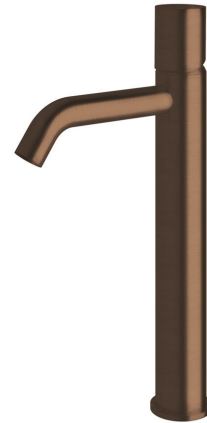

SUSSEX

Sussex Pure Extended Basin Mixer Curved PVD Brushed Bronze (5 Star) Lead Free

49797

SPECIFICATIONS	
Recommended Use	Residential;Commercial
Colour Finish	Brushed Bronze
Primary Material	Lead Free Brass
Recommended Pressure Range	150 - 500 kPa as per AS3500
Max Continuous Working Temperature (deg C)	65
Min Continuous Working Temperature (deg C)	1
WARRANTY	
Residential Use (Years)	40
Commercial Use (Years)	10
<i>Please refer to Sussex Warranty page for full Terms and Conditions</i>	