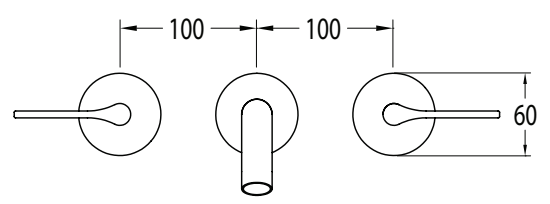

SUSSEX

Sussex Oria Wall Basin Set 215mm Outlet PVD Matte Black (5 Star) Lead Free

39689

SPECIFICATIONS

Recommended Use	Residential;Commercial
Colour Finish	Matte Black
Primary Material	Lead Free Brass
Recommended Pressure Range	150 - 500 kPa as per AS3500
Max Continuous Working Temperature (deg C)	65
Min Continuous Working Temperature (deg C)	1

WARRANTY

Residential Use (Years)	40
Commercial Use (Years)	10

Please refer to Sussex Warranty page for full Terms and Conditions

Dimensions are nominal measurements only.

CLEANING RECOMMENDATIONS:

We recommend the use of soapy water or approved cleaners. This product should not be cleaned with abrasive materials. Damage caused by any improper treatment is not covered by the product warranty. Refer to Warranty Conditions

Disclaimer: Products in this specification manual must by regulation be installed by licensed and registered trade people. The manufacturer/distributor reserves the right to vary specifications or delete models from their range without prior notification. Dimensions are nominal measurements only. Dimensions and set-outs listed are correct at time of publication however the manufacturer/distributor takes no responsibility for printing errors.

Published 30/04/2026

To see the complete Sussex range go to www.reece.com.au