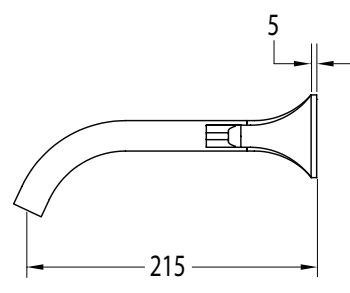

SUSSEX

Sussex Oria Wall Basin Set 215mm Outlet PVD Matte Black (5 Star) Lead Free

39689

SPECIFICATIONS

Recommended Use	Residential;Commercial
Colour Finish	Matte Black
Primary Material	Lead Free Brass
Recommended Pressure Range	150 - 500 kPa as per AS3500
Max Continuous Working Temperature (deg C)	65
Min Continuous Working Temperature (deg C)	1

WARRANTY

Residential Use (Years)	40
Commercial Use (Years)	10

Please refer to Sussex Warranty page for full Terms and Conditions

Dimensions are nominal measurements only.

CLEANING RECOMMENDATIONS:

We recommend the use of soapy water or approved cleaners. This product should not be cleaned with abrasive materials. Damage caused by any improper treatment is not covered by the product warranty. Refer to Warranty Conditions

Disclaimer: Products in this specification manual must by regulation be installed by licensed and registered trade people. The manufacturer/distributor reserves the right to vary specifications or delete models from their range without prior notification. Dimensions are nominal measurements only. Dimensions and set-outs listed are correct at time of publication however the manufacturer/distributor takes no responsibility for printing errors.

Published 30/04/2026

To see the complete Sussex range go to www.reece.com.au