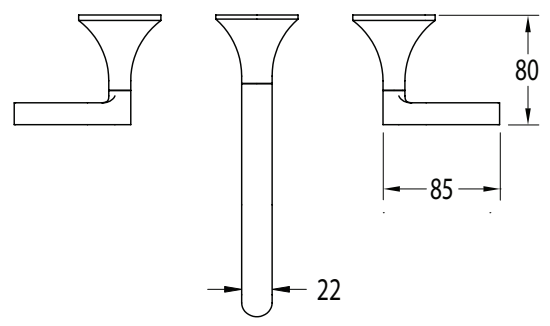

SUSSEX

Sussex Oria Wall Basin Set 215mm Outlet PVD Matte Black (5 Star) Lead Free

39689

SPECIFICATIONS

Recommended Use	Residential;Commercial
Colour Finish	Matte Black
Primary Material	Lead Free Brass
Recommended Pressure Range	150 - 500 kPa as per AS3500
Max Continuous Working Temperature (deg C)	65
Min Continuous Working Temperature (deg C)	1

WARRANTY

Residential Use (Years)	40
Commercial Use (Years)	10

Please refer to Sussex Warranty page for full Terms and Conditions

Dimensions are nominal measurements only.

CLEANING RECOMMENDATIONS:

We recommend the use of soapy water or approved cleaners. This product should not be cleaned with abrasive materials. Damage caused by any improper treatment is not covered by the product warranty. Refer to Warranty Conditions

Disclaimer: Products in this specification manual must by regulation be installed by licensed and registered trade people. The manufacturer/distributor reserves the right to vary specifications or delete models from their range without prior notification. Dimensions are nominal measurements only. Dimensions and set-outs listed are correct at time of publication however the manufacturer/distributor takes no responsibility for printing errors.

Published 30/04/2026

To see the complete Sussex range go to www.reece.com.au