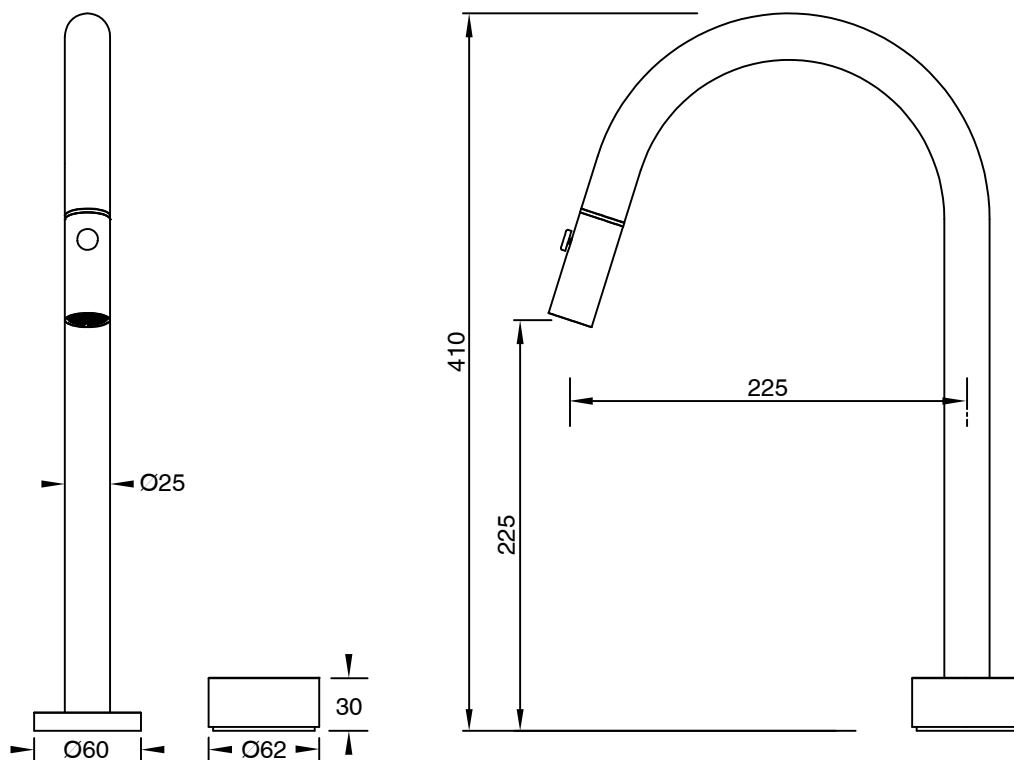

SUSSEX

Sussex Pure Progressive Sink Mixer Set Pull Out Spray with Linear Textured Handles Chrome (4 Star) Lead Free 50609

SPECIFICATIONS

Recommended Use	Residential;Commercial
Colour Finish	Polished Chrome
Primary Material	Lead Free Brass
Recommended Pressure Range	150 - 500 kPa as per AS3500
Max Continuous Working Temperature (deg C)	65
Min Continuous Working Temperature (deg C)	1

WARRANTY

Residential Use (Years)	40
Commercial Use (Years)	10

Please refer to Sussex Warranty page for full Terms and Conditions

Dimensions are nominal measurements only.

CLEANING RECOMMENDATIONS:

We recommend the use of soapy water or approved cleaners. This product should not be cleaned with abrasive materials. Damage caused by any improper treatment is not covered by the product warranty. Refer to Warranty Conditions

Disclaimer: Products in this specification manual must by regulation be installed by licensed and registered trade people. The manufacturer/distributor reserves the right to vary specifications or delete models from their range without prior notification. Dimensions are nominal measurements only. Dimensions and set-outs listed are correct at time of publication however the manufacturer/distributor takes no responsibility for printing errors.

Published 07/05/2026

To see the complete Sussex range go to
www.reece.com.au