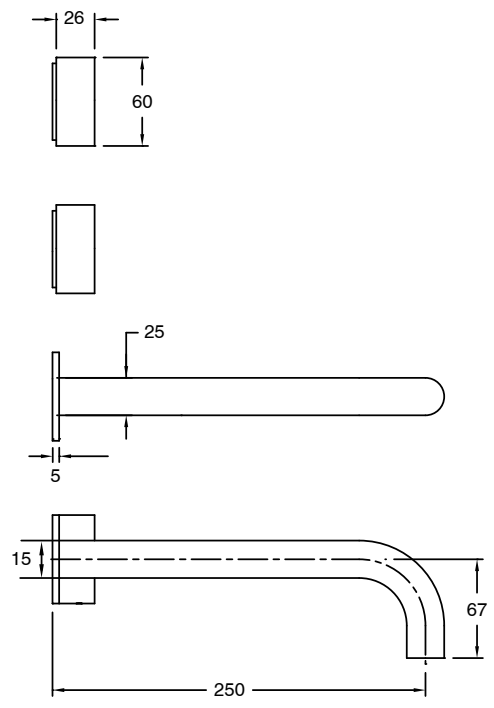

SUSSEX

Sussex Pure Wall Basin Hostess System 250mm PVD Matte Black (3 Star) Lead Free

50832

SPECIFICATIONS

Recommended Use	Residential;Commercial
Colour Finish	Matte Black
Primary Material	Lead Free Brass
Recommended Pressure Range	150 - 500 kPa as per AS3500
Max Continuous Working Temperature (deg C)	65
Min Continuous Working Temperature (deg C)	1

WARRANTY

Residential Use (Years)	40
Commercial Use (Years)	10

Please refer to Sussex Warranty page for full Terms and Conditions

Dimensions are nominal measurements only.

CLEANING RECOMMENDATIONS:

We recommend the use of soapy water or approved cleaners. This product should not be cleaned with abrasive materials. Damage caused by any improper treatment is not covered by the product warranty. Refer to Warranty Conditions

Disclaimer: Products in this specification manual must by regulation be installed by licensed and registered trade people. The manufacturer/distributor reserves the right to vary specifications or delete models from their range without prior notification. Dimensions are nominal measurements only. Dimensions and set-outs listed are correct at time of publication however the manufacturer/distributor takes no responsibility for printing errors.

Published 07/05/2026

To see the complete Sussex range go to www.reece.com.au