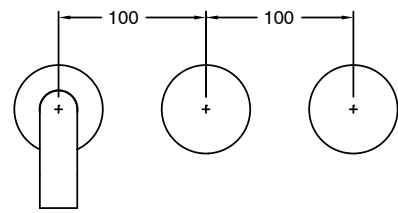

SUSSEX

Sussex Pure Wall Basin Hostess System 250mm PVD Matte Black (3 Star) Lead Free

50832

SPECIFICATIONS

Recommended Use	Residential;Commercial
Colour Finish	Matte Black
Primary Material	Lead Free Brass
Recommended Pressure Range	150 - 500 kPa as per AS3500
Max Continuous Working Temperature (deg C)	65
Min Continuous Working Temperature (deg C)	1

WARRANTY

Residential Use (Years)	40
Commercial Use (Years)	10

Please refer to Sussex Warranty page for full Terms and Conditions

Dimensions are nominal measurements only.

CLEANING RECOMMENDATIONS:

We recommend the use of soapy water or approved cleaners. This product should not be cleaned with abrasive materials. Damage caused by any improper treatment is not covered by the product warranty. Refer to Warranty Conditions

Disclaimer: Products in this specification manual must by regulation be installed by licensed and registered trade people. The manufacturer/distributor reserves the right to vary specifications or delete models from their range without prior notification. Dimensions are nominal measurements only. Dimensions and set-outs listed are correct at time of publication however the manufacturer/distributor takes no responsibility for printing errors.

Published 07/05/2026

To see the complete Sussex range go to www.reece.com.au