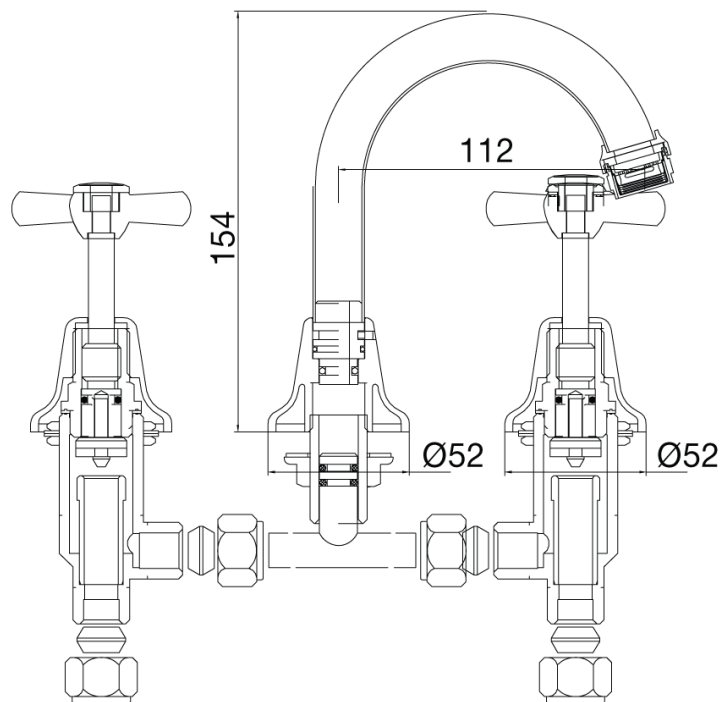

Posh Bristol Basin Set Swivel Ivory / Gold (4 Star)

9502199

SPECIFICATIONS

Recommended Use	Residential;Commercial
Colour Finish	Ivory;Gold
Primary Material	DR Brass
Recommended Pressure Range	150 - 500 kPa as per AS3500
Max Continuous Working Temperature (deg C)	80
Min Continuous Working Temperature (deg C)	5
Hot Water Unit Suitability	Storage Tank;Continuous Flow

WARRANTY

Residential & Commercial Use (Years)	25
Spare Parts & Labour (Years)	1

Please refer to Posh Warranty Page for full Terms and Conditions

Dimensions are nominal measurements only.

CLEANING RECOMMENDATIONS:

We recommend the use of soapy water or approved cleaners. This product should not be cleaned with abrasive materials. Damage caused by any improper treatment is not covered by the product warranty. Refer to Warranty Conditions

Disclaimer: Products in this specification manual must by regulation be installed by licensed and registered trade people. The manufacturer/distributor reserves the right to vary specifications or delete models from their range without prior notification. Dimensions are nominal measurements only. Dimensions and set-outs listed are correct at time of publication however the manufacturer/distributor takes no responsibility for printing errors.

Published 01/04/2026

To see the complete Posh range go to
www.reece.com.au