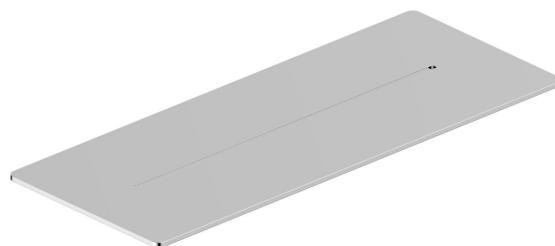

mizu

Mizu Bloc Metal Shower Shelf Chrome

30266

SPECIFICATIONS

Recommended Use	Residential;Commercial
Colour Finish	Polished Chrome
Primary Material	Stainless Steel

WARRANTY

Residential & Commercial Use (Years)	25
Spare Parts & Labour (Years)	1

Please refer to Mizu Warranty page for full Terms and Conditions

Dimensions are nominal measurements only.

CLEANING RECOMMENDATIONS:

We recommend the use of soapy water or approved cleaners. This product should not be cleaned with abrasive materials. Damage caused by any improper treatment is not covered by the product warranty. Refer to Warranty Conditions

Disclaimer: Products in this specification manual must by regulation be installed by licensed and registered trade people. The manufacturer/distributor reserves the right to vary specifications or delete models from their range without prior notification. Dimensions are nominal measurements only. Dimensions and set-outs listed are correct at time of publication however the manufacturer/distributor takes no responsibility for printing errors.

Published 01/04/2026

To see the complete Mizu range go to www.reece.com.au