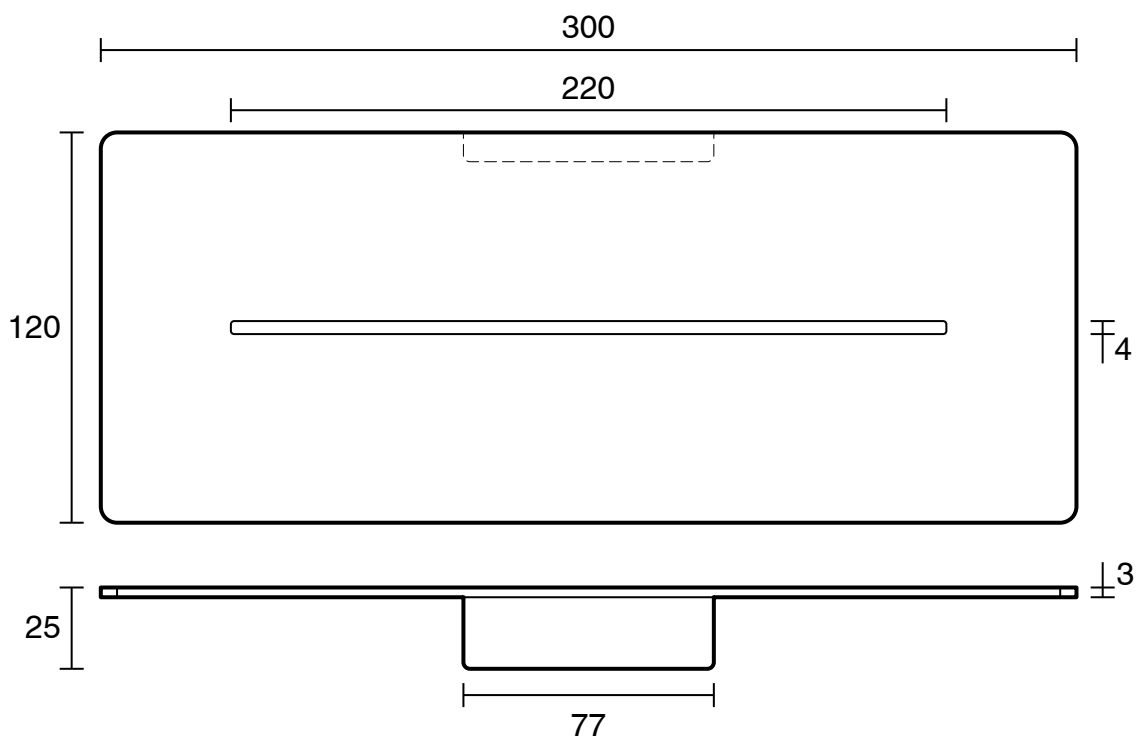

mizu

Mizu Bloc Metal Shower Shelf Chrome

30266

SPECIFICATIONS

Recommended Use	Residential;Commercial
Colour Finish	Polished Chrome
Primary Material	Stainless Steel

WARRANTY

Residential & Commercial Use (Years)	25
Spare Parts & Labour (Years)	1

Please refer to Mizu Warranty page for full Terms and Conditions

Dimensions are nominal measurements only.

CLEANING RECOMMENDATIONS:

We recommend the use of soapy water or approved cleaners. This product should not be cleaned with abrasive materials. Damage caused by any improper treatment is not covered by the product warranty. Refer to Warranty Conditions

Disclaimer: Products in this specification manual must by regulation be installed by licensed and registered trade people. The manufacturer/distributor reserves the right to vary specifications or delete models from their range without prior notification. Dimensions are nominal measurements only. Dimensions and set-outs listed are correct at time of publication however the manufacturer/distributor takes no responsibility for printing errors.

Published 01/04/2026

To see the complete Mizu range go to www.reece.com.au