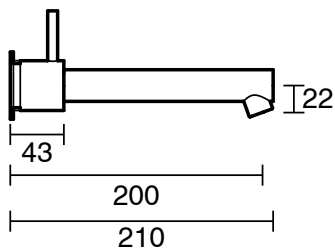

SUSSEX

Sussex Scala Straight Wall Basin Set with 200mm Outlet Chrome (6 Star)

2262954

SPECIFICATIONS

Recommended Use	Residential;Commercial
Colour Finish	Polished Chrome
Primary Material	Brass
Recommended Pressure Range	150 - 500 kPa as per AS3500
Max Continuous Working Temperature (deg C)	65
Min Continuous Working Temperature (deg C)	1

WARRANTY

Residential Use (Years)	40
Commercial Use (Years)	10

Please refer to Sussex Warranty page for full Terms and Conditions

Dimensions are nominal measurements only.

CLEANING RECOMMENDATIONS:

We recommend the use of soapy water or approved cleaners. This product should not be cleaned with abrasive materials. Damage caused by any improper treatment is not covered by the product warranty. Refer to Warranty Conditions

Disclaimer: Products in this specification manual must by regulation be installed by licensed and registered trade people. The manufacturer/distributor reserves the right to vary specifications or delete models from their range without prior notification. Dimensions are nominal measurements only. Dimensions and set-outs listed are correct at time of publication however the manufacturer/distributor takes no responsibility for printing errors.

Published 16/04/2026

To see the complete Sussex range go to www.reece.com.au