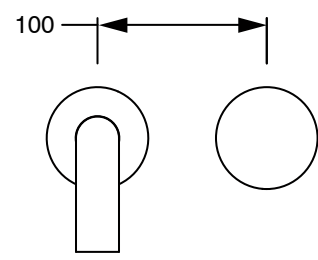

SUSSEX

Sussex Pure Progressive Wall Basin Mixer System 250mm with Cirque Textured Handles
PVD Brushed Bronze (3 Star) Lead Free
50539

SPECIFICATIONS

Recommended Use	Residential;Commercial
Colour Finish	Brushed Bronze
Primary Material	Lead Free Brass
Recommended Pressure Range	150 - 500 kPa as per AS3500
Max Continuous Working Temperature (deg C)	65
Min Continuous Working Temperature (deg C)	1

WARRANTY

Residential Use (Years)	40
Commercial Use (Years)	10

Please refer to Sussex Warranty page for full Terms and Conditions