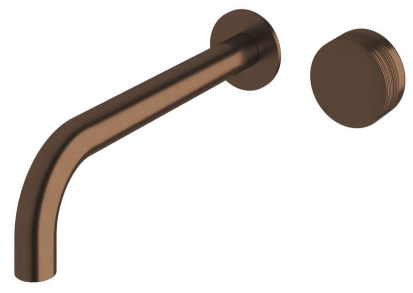

SUSSEX

Sussex Pure Progressive Wall Basin Mixer System 250mm with Cirque Textured Handles
PVD Brushed Bronze (3 Star) Lead Free
50539

SPECIFICATIONS

Recommended Use	Residential;Commercial
Colour Finish	Brushed Bronze
Primary Material	Lead Free Brass
Recommended Pressure Range	150 - 500 kPa as per AS3500
Max Continuous Working Temperature (deg C)	65
Min Continuous Working Temperature (deg C)	1

WARRANTY

Residential Use (Years)	40
Commercial Use (Years)	10

Please refer to Sussex Warranty page for full Terms and Conditions