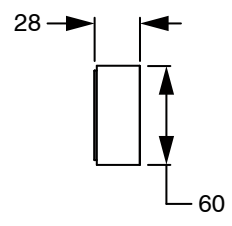

SUSSEX

Sussex Pure Progressive Wall Basin Mixer System 250mm with Cirque Textured Handles
PVD Brushed Bronze (3 Star) Lead Free
50539

SPECIFICATIONS

Recommended Use	Residential;Commercial
Colour Finish	Brushed Bronze
Primary Material	Lead Free Brass
Recommended Pressure Range	150 - 500 kPa as per AS3500
Max Continuous Working Temperature (deg C)	65
Min Continuous Working Temperature (deg C)	1

WARRANTY

Residential Use (Years)	40
Commercial Use (Years)	10

Please refer to Sussex Warranty page for full Terms and Conditions