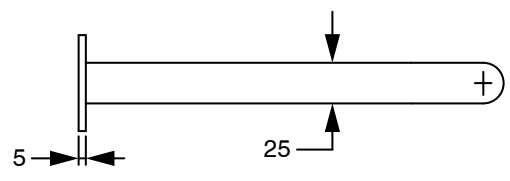

SUSSEX

Sussex Pure Progressive Wall Basin Mixer System 250mm with Cirque Textured Handles
PVD Brushed Bronze (3 Star) Lead Free
50539

SPECIFICATIONS

Recommended Use	Residential;Commercial
Colour Finish	Brushed Bronze
Primary Material	Lead Free Brass
Recommended Pressure Range	150 - 500 kPa as per AS3500
Max Continuous Working Temperature (deg C)	65
Min Continuous Working Temperature (deg C)	1

WARRANTY

Residential Use (Years)	40
Commercial Use (Years)	10

Please refer to Sussex Warranty page for full Terms and Conditions