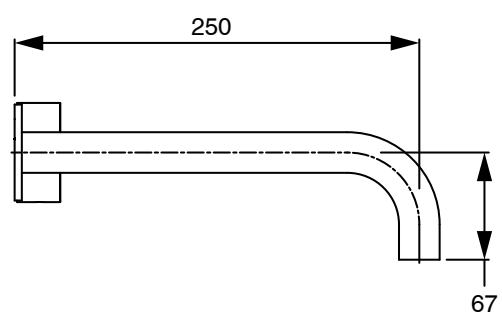

SUSSEX

Sussex Pure Progressive Wall Basin Mixer System 250mm with Cirque Textured Handles
PVD Brushed Bronze (3 Star) Lead Free
50539

SPECIFICATIONS

Recommended Use	Residential;Commercial
Colour Finish	Brushed Bronze
Primary Material	Lead Free Brass
Recommended Pressure Range	150 - 500 kPa as per AS3500
Max Continuous Working Temperature (deg C)	65
Min Continuous Working Temperature (deg C)	1

WARRANTY

Residential Use (Years)	40
Commercial Use (Years)	10

Please refer to Sussex Warranty page for full Terms and Conditions