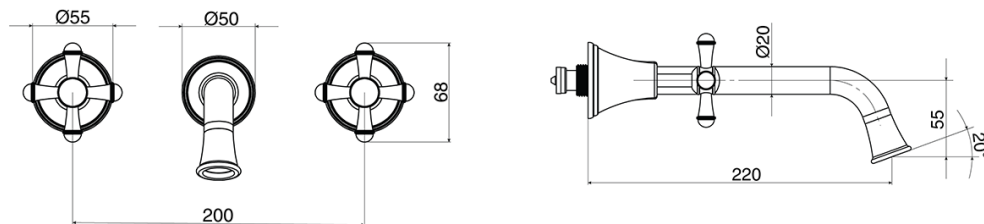

Posh Canterbury Wall Bath Set 220mm Cross Handles Chrome

9508391

SPECIFICATIONS

Recommended Use	Residential;Commercial
Colour Finish	Polished Chrome
Primary Material	DR Brass
Recommended Pressure Range	150 - 500 kPa as per AS3500
Max Continuous Working Temperature (deg C)	80
Min Continuous Working Temperature (deg C)	5
Hot Water Unit Suitability	Storage Tank;Continuous Flow

WARRANTY

Residential & Commercial Use (Years)	25
Spare Parts & Labour (Years)	1

Please refer to Posh Warranty Page for full Terms and Conditions

Dimensions are nominal measurements only.

CLEANING RECOMMENDATIONS:

We recommend the use of soapy water or approved cleaners. This product should not be cleaned with abrasive materials. Damage caused by any improper treatment is not covered by the product warranty. Refer to Warranty Conditions

Disclaimer: Products in this specification manual must by regulation be installed by licensed and registered trade people. The manufacturer/distributor reserves the right to vary specifications or delete models from their range without prior notification. Dimensions are nominal measurements only. Dimensions and set-outs listed are correct at time of publication however the manufacturer/distributor takes no responsibility for printing errors.

Published 01/04/2026

To see the complete Posh range go to
www.reece.com.au