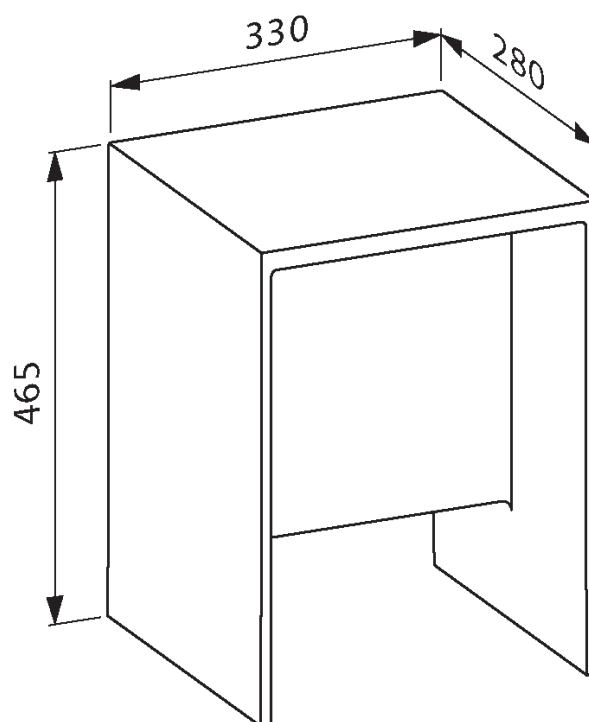

WARRANTY

Residential & Commercial Use (Years)	25
Parts Replacement Only (Years)	1

Please refer to LAUFEN Warranty page for full Terms and Conditions