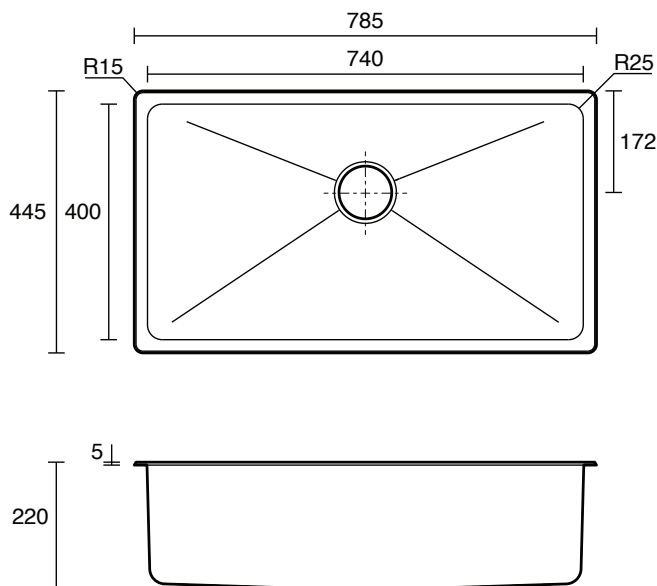

Dimensions are nominal measurements only.

CLEANING RECOMMENDATIONS:

We recommend the use of soapy water or approved cleaners. This product should not be cleaned with abrasive materials. Damage caused by any improper treatment is not covered by the product warranty. Refer to Warranty Conditions

Disclaimer: Products in this specification manual must by regulation be installed by licensed and registered trade people. The manufacturer/distributor reserves the right to vary specifications or delete models from their range without prior notification. Dimensions are nominal measurements only. Dimensions and set-outs listed are correct at time of publication however the manufacturer/distributor takes no responsibility for printing errors.

Published 01/04/2026

To see the complete Memo range go to www.reece.com.au