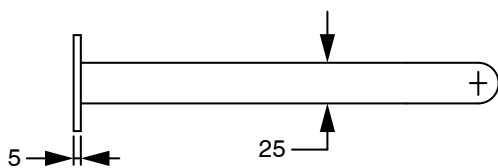

SUSSEX

Sussex Pure Progressive Wall Basin Mixer System 250mm with Cirque Textured Handles Chrome (3 Star) Lead Free 50531

SPECIFICATIONS	
Recommended Use	Residential;Commercial
Colour Finish	Polished Chrome
Primary Material	Lead Free Brass
Recommended Pressure Range	150 - 500 kPa as per AS3500
Max Continuous Working Temperature (deg C)	65
Min Continuous Working Temperature (deg C)	1
WARRANTY	
Residential Use (Years)	40
Commercial Use (Years)	10
<i>Please refer to Sussex Warranty page for full Terms and Conditions</i>	