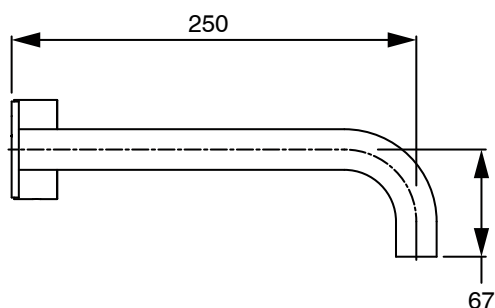

SUSSEX

Sussex Pure Progressive Wall Basin Mixer System 250mm with Cirque Textured Handles Chrome (3 Star) Lead Free 50531

SPECIFICATIONS	
Recommended Use	Residential;Commercial
Colour Finish	Polished Chrome
Primary Material	Lead Free Brass
Recommended Pressure Range	150 - 500 kPa as per AS3500
Max Continuous Working Temperature (deg C)	65
Min Continuous Working Temperature (deg C)	1
WARRANTY	
Residential Use (Years)	40
Commercial Use (Years)	10
<i>Please refer to Sussex Warranty page for full Terms and Conditions</i>	