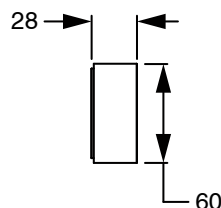

SUSSEX

Sussex Pure Progressive Wall Basin Mixer System 250mm with Cirque Textured Handles Chrome (3 Star) Lead Free 50531

SPECIFICATIONS	
Recommended Use	Residential;Commercial
Colour Finish	Polished Chrome
Primary Material	Lead Free Brass
Recommended Pressure Range	150 - 500 kPa as per AS3500
Max Continuous Working Temperature (deg C)	65
Min Continuous Working Temperature (deg C)	1
WARRANTY	
Residential Use (Years)	40
Commercial Use (Years)	10
<i>Please refer to Sussex Warranty page for full Terms and Conditions</i>	