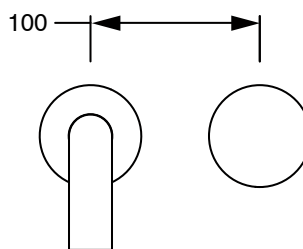

SUSSEX

Sussex Pure Progressive Wall Basin Mixer System 250mm with Cirque Textured Handles Chrome (3 Star) Lead Free 50531

SPECIFICATIONS	
Recommended Use	Residential;Commercial
Colour Finish	Polished Chrome
Primary Material	Lead Free Brass
Recommended Pressure Range	150 - 500 kPa as per AS3500
Max Continuous Working Temperature (deg C)	65
Min Continuous Working Temperature (deg C)	1
WARRANTY	
Residential Use (Years)	40
Commercial Use (Years)	10
<i>Please refer to Sussex Warranty page for full Terms and Conditions</i>	