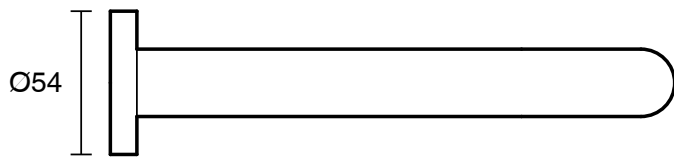

## Scala 25 Curved Bath Outlet 200mm PVD Brushed Bronze Lead Free

51062

SPECIFICATIONS	
Recommended Use	Residential;Commercial
Colour Finish	Brushed Bronze
Primary Material	Lead Free Brass
Recommended Pressure Range	150 - 500 kPa as per AS3500
Max Continuous Working Temperature (deg C)	65
Min Continuous Working Temperature (deg C)	1
WARRANTY	
Residential Use (Years)	40
Commercial Use (Years)	10
<i>Please refer to Sussex Warranty page for full Terms and Conditions</i>	

Dimensions are nominal measurements only.