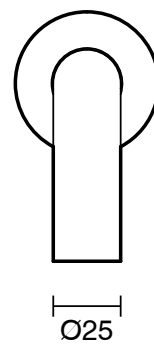

## Scala 25 Curved Bath Outlet 200mm PVD Brushed Bronze Lead Free

51062

SPECIFICATIONS	
Recommended Use	Residential;Commercial
Colour Finish	Brushed Bronze
Primary Material	Lead Free Brass
Recommended Pressure Range	150 - 500 kPa as per AS3500
Max Continuous Working Temperature (deg C)	65
Min Continuous Working Temperature (deg C)	1
WARRANTY	
Residential Use (Years)	40
Commercial Use (Years)	10
<i>Please refer to Sussex Warranty page for full Terms and Conditions</i>	

Dimensions are nominal measurements only.