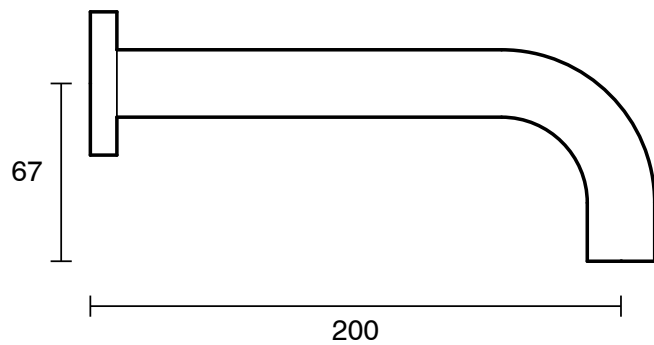

## Scala 25 Curved Bath Outlet 200mm PVD Brushed Bronze Lead Free

51062

SPECIFICATIONS	
Recommended Use	Residential;Commercial
Colour Finish	Brushed Bronze
Primary Material	Lead Free Brass
Recommended Pressure Range	150 - 500 kPa as per AS3500
Max Continuous Working Temperature (deg C)	65
Min Continuous Working Temperature (deg C)	1
WARRANTY	
Residential Use (Years)	40
Commercial Use (Years)	10
<i>Please refer to Sussex Warranty page for full Terms and Conditions</i>	

Dimensions are nominal measurements only.