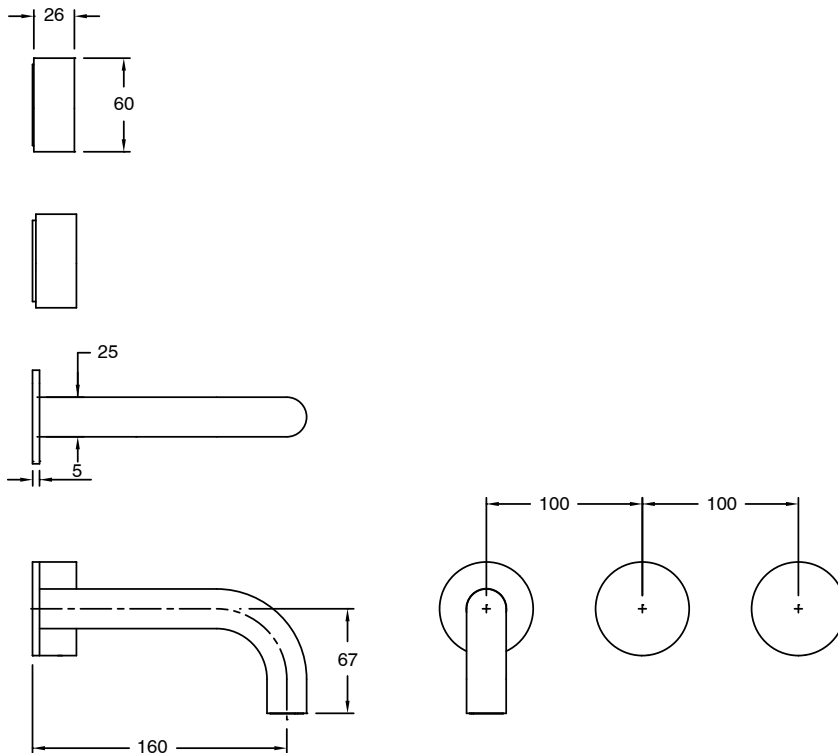

# SUSSEX

**Sussex Pure Wall Basin Hostess System 160mm Right Hand with Linear Textured Handles  
PVD Matte Black (3 Star)  
9511363**

SPECIFICATIONS	
Recommended Use	Residential;Commercial
Colour Finish	Matte Black
Primary Material	DR Brass
Recommended Pressure Range	150 - 500 kPa as per AS3500
Max Continuous Working Temperature (deg C)	65
Min Continuous Working Temperature (deg C)	1
WARRANTY	
Residential Use (Years)	40
Commercial Use (Years)	10
<i>Please refer to Sussex Warranty page for full Terms and Conditions</i>	

**Disclaimer:** Products in this specification manual must by regulation be installed by licensed and registered trade people. The manufacturer/distributor reserves the right to vary specifications or delete models from their range without prior notification. Dimensions are nominal measurements only. Dimensions and set-outs listed are correct at time of publication however the manufacturer/distributor takes no responsibility for printing errors.