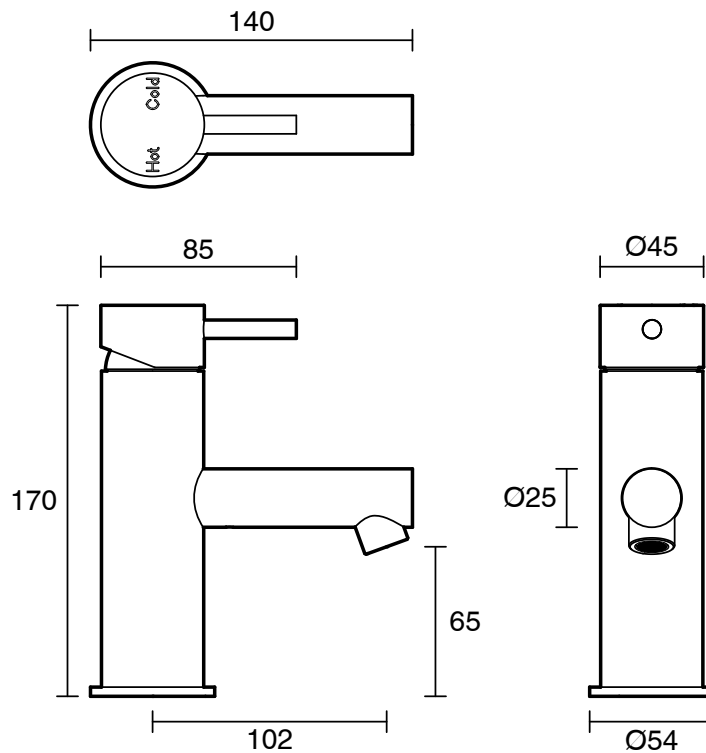

WARRANTY

Residential Use (Years)	40
Commercial Use (Years)	10

Please refer to Sussex Warranty page for full Terms and Conditions

Dimensions are nominal measurements only.

CLEANING RECOMMENDATIONS:

We recommend the use of soapy water or approved cleaners. This product should not be cleaned with abrasive materials. Damage caused by any improper treatment is not covered by the product warranty. Refer to Warranty Conditions

Disclaimer: Products in this specification manual must by regulation be installed by licensed and registered trade people. The manufacturer/distributor reserves the right to vary specifications or delete models from their range without prior notification. Dimensions are nominal measurements only. Dimensions and set-outs listed are correct at time of publication however the manufacturer/distributor takes no responsibility for printing errors.

Published 01/05/2026

To see the complete Sussex range go to www.reece.com.au