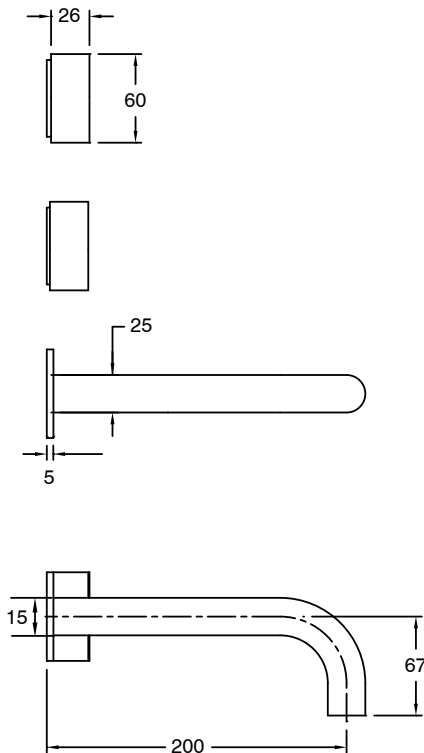

SUSSEX

**Sussex Pure Wall Basin Hostess System 200mm Right Hand with Diamond Textured Handles
Matte Black (3 Star)
2224861**

SPECIFICATIONS

Recommended Use	Residential;Commercial
Colour Finish	Matte Black
Primary Material	DR Brass
Recommended Pressure Range	150 - 500 kPa as per AS3500
Max Continuous Working Temperature (deg C)	65
Min Continuous Working Temperature (deg C)	1

WARRANTY

Residential Use (Years)	40
Commercial Use (Years)	10

Please refer to Sussex Warranty page for full Terms and Conditions

Dimensions are nominal measurements only.

CLEANING RECOMMENDATIONS:

We recommend the use of soapy water or approved cleaners. This product should not be cleaned with abrasive materials. Damage caused by any improper treatment is not covered by the product warranty. Refer to Warranty Conditions

Disclaimer: Products in this specification manual must by regulation be installed by licensed and registered trade people. The manufacturer/distributor reserves the right to vary specifications or delete models from their range without prior notification. Dimensions are nominal measurements only. Dimensions and set-outs listed are correct at time of publication however the manufacturer/distributor takes no responsibility for printing errors.

Published 09/04/2026

To see the complete Sussex range go to www.reece.com.au