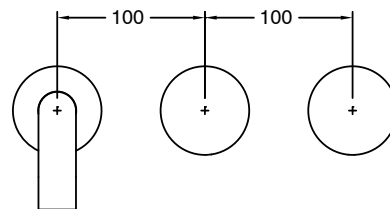

SUSSEX

**Sussex Pure Wall Basin Hostess System 200mm Right Hand with Diamond Textured Handles
Matte Black (3 Star)
2224861**

SPECIFICATIONS

Recommended Use	Residential;Commercial
Colour Finish	Matte Black
Primary Material	DR Brass
Recommended Pressure Range	150 - 500 kPa as per AS3500
Max Continuous Working Temperature (deg C)	65
Min Continuous Working Temperature (deg C)	1

WARRANTY

Residential Use (Years)	40
Commercial Use (Years)	10

Please refer to Sussex Warranty page for full Terms and Conditions

Dimensions are nominal measurements only.

CLEANING RECOMMENDATIONS:

We recommend the use of soapy water or approved cleaners. This product should not be cleaned with abrasive materials. Damage caused by any improper treatment is not covered by the product warranty. Refer to Warranty Conditions

Disclaimer: Products in this specification manual must by regulation be installed by licensed and registered trade people. The manufacturer/distributor reserves the right to vary specifications or delete models from their range without prior notification. Dimensions are nominal measurements only. Dimensions and set-outs listed are correct at time of publication however the manufacturer/distributor takes no responsibility for printing errors.

Published 09/04/2026

To see the complete Sussex range go to www.reece.com.au