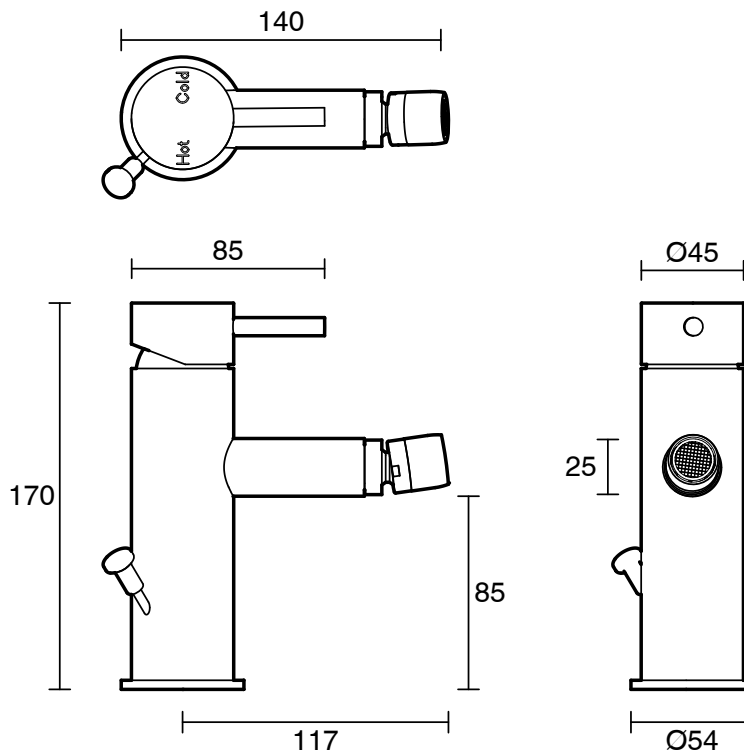

SUSSEX

Sussex Scala Bidet Mixer PVD Brushed Nickel Lead Free

51287

SPECIFICATIONS	
Recommended Use	Residential;Commercial
Colour Finish	Brushed Nickel
Primary Material	Lead Free Brass
Recommended Pressure Range	150 - 500 kPa as per AS3500
Max Continuous Working Temperature (deg C)	65
Min Continuous Working Temperature (deg C)	1
WARRANTY	
Residential Use (Years)	40
Commercial Use (Years)	10
<i>Please refer to Sussex Warranty page for full Terms and Conditions</i>	

Disclaimer: Products in this specification manual must by regulation be installed by licensed and registered trade people. The manufacturer/distributor reserves the right to vary specifications or delete models from their range without prior notification. Dimensions are nominal measurements only. Dimensions and set-outs listed are correct at time of publication however the manufacturer/distributor takes no responsibility for printing errors.