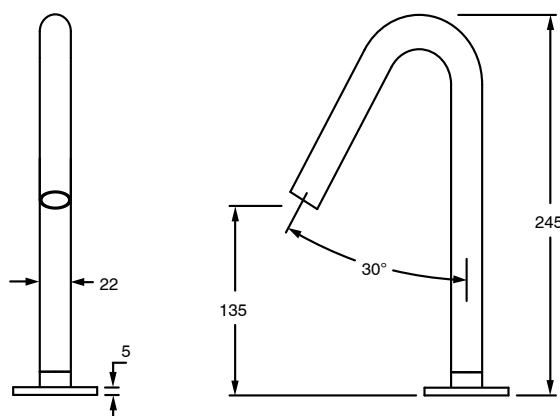

SUSSEX

Sussex Pure Basin Outlet PVD Matte Black (5 Star) Lead Free

46970

SPECIFICATIONS	
Recommended Use	Residential;Commercial
Colour Finish	Matte Black
Primary Material	Lead Free Brass
Recommended Pressure Range	150 - 500 kPa as per AS3500
Max Continuous Working Temperature (deg C)	65
Min Continuous Working Temperature (deg C)	1
WARRANTY	
Residential Use (Years)	40
Commercial Use (Years)	10
<i>Please refer to Sussex Warranty page for full Terms and Conditions</i>	

Disclaimer: Products in this specification manual must by regulation be installed by licensed and registered trade people. The manufacturer/distributor reserves the right to vary specifications or delete models from their range without prior notification. Dimensions are nominal measurements only. Dimensions and set-outs listed are correct at time of publication however the manufacturer/distributor takes no responsibility for printing errors.