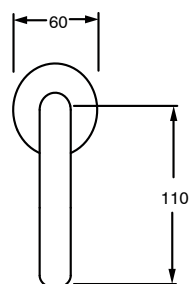

SUSSEX

Sussex Pure Basin Outlet PVD Matte Black (5 Star) Lead Free

46970

SPECIFICATIONS	
Recommended Use	Residential;Commercial
Colour Finish	Matte Black
Primary Material	Lead Free Brass
Recommended Pressure Range	150 - 500 kPa as per AS3500
Max Continuous Working Temperature (deg C)	65
Min Continuous Working Temperature (deg C)	1
WARRANTY	
Residential Use (Years)	40
Commercial Use (Years)	10
<i>Please refer to Sussex Warranty page for full Terms and Conditions</i>	