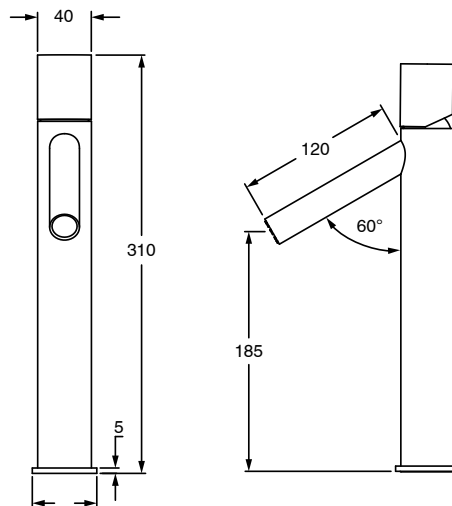

SUSSEX

Sussex Pure Extended Basin Mixer Tap Brushed Nickel (6 Star)

2299287

SPECIFICATIONS	
Recommended Use	Residential;Commercial
Colour Finish	Brushed Nickel
Primary Material	DR Brass
Recommended Pressure Range	150 - 500 kPa as per AS3500
Max Continuous Working Temperature (deg C)	65
Min Continuous Working Temperature (deg C)	1
WARRANTY	
Residential Use (Years)	40
Commercial Use (Years)	10
<i>Please refer to Sussex Warranty page for full Terms and Conditions</i>	

Disclaimer: Products in this specification manual must by regulation be installed by licensed and registered trade people. The manufacturer/distributor reserves the right to vary specifications or delete models from their range without prior notification. Dimensions are nominal measurements only. Dimensions and set-outs listed are correct at time of publication however the manufacturer/distributor takes no responsibility for printing errors.