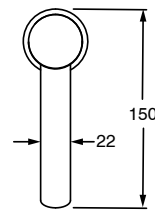

SUSSEX

Sussex Pure Extended Basin Mixer Tap Brushed Nickel (6 Star)

2299287

SPECIFICATIONS	
Recommended Use	Residential;Commercial
Colour Finish	Brushed Nickel
Primary Material	DR Brass
Recommended Pressure Range	150 - 500 kPa as per AS3500
Max Continuous Working Temperature (deg C)	65
Min Continuous Working Temperature (deg C)	1
WARRANTY	
Residential Use (Years)	40
Commercial Use (Years)	10
<i>Please refer to Sussex Warranty page for full Terms and Conditions</i>	

Disclaimer: Products in this specification manual must by regulation be installed by licensed and registered trade people. The manufacturer/distributor reserves the right to vary specifications or delete models from their range without prior notification. Dimensions are nominal measurements only. Dimensions and set-outs listed are correct at time of publication however the manufacturer/distributor takes no responsibility for printing errors.