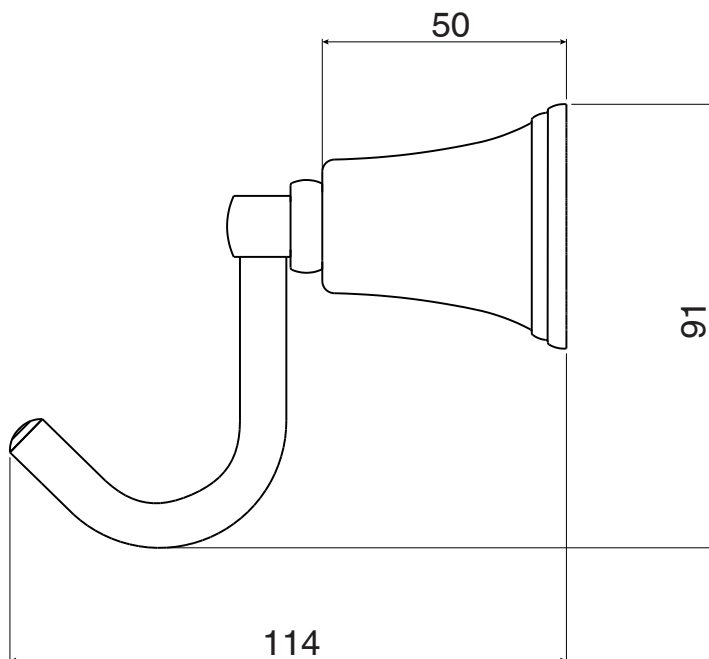

## Posh Canterbury Robe Hook Chrome

9508452

SPECIFICATIONS	
Recommended Use	Residential;Commercial
Colour Finish	Polished Chrome
Primary Material	DR Brass
WARRANTY	
Residential & Commercial Use (Years)	25
Spare Parts & Labour (Years)	1
<i>Please refer to Posh Warranty Page for full Terms and Conditions</i>	

Dimensions are nominal measurements only.