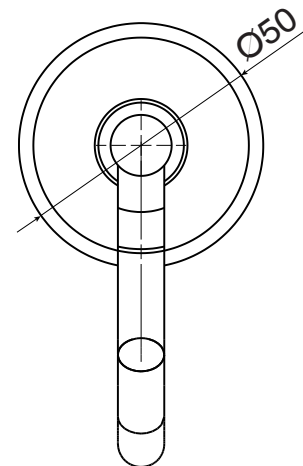

## Posh Canterbury Robe Hook Chrome

9508452

SPECIFICATIONS	
Recommended Use	Residential;Commercial
Colour Finish	Polished Chrome
Primary Material	DR Brass
WARRANTY	
Residential & Commercial Use (Years)	25
Spare Parts & Labour (Years)	1
<i>Please refer to Posh Warranty Page for full Terms and Conditions</i>	

Dimensions are nominal measurements only.