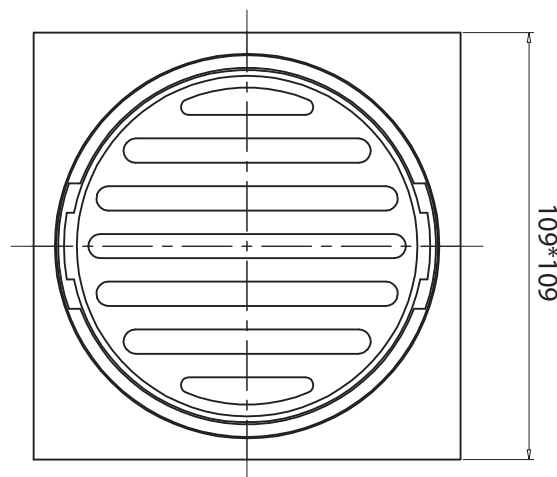

mizu

Mizu Drift Brass Trapscrew Grate Square 100mm Brushed Gunmetal

246027

SPECIFICATIONS	
Recommended Use	Residential;Commercial
Colour Finish	Brushed Gunmetal
Primary Material	DR Brass
WARRANTY	
Parts Replacement Only - excludes labour costs (Years)	1
<i>Please refer to Mizu Warranty page for full Terms and Conditions</i>	