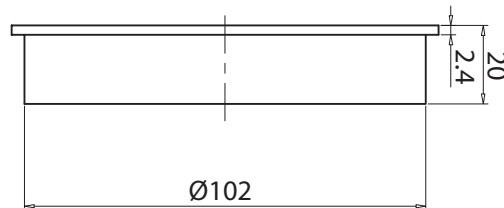

mizu

Mizu Drift Brass Trapscrew Grate Square 100mm Brushed Gunmetal

246027

SPECIFICATIONS	
Recommended Use	Residential;Commercial
Colour Finish	Brushed Gunmetal
Primary Material	DR Brass
WARRANTY	
Parts Replacement Only - excludes labour costs (Years)	1
<i>Please refer to Mizu Warranty page for full Terms and Conditions</i>	