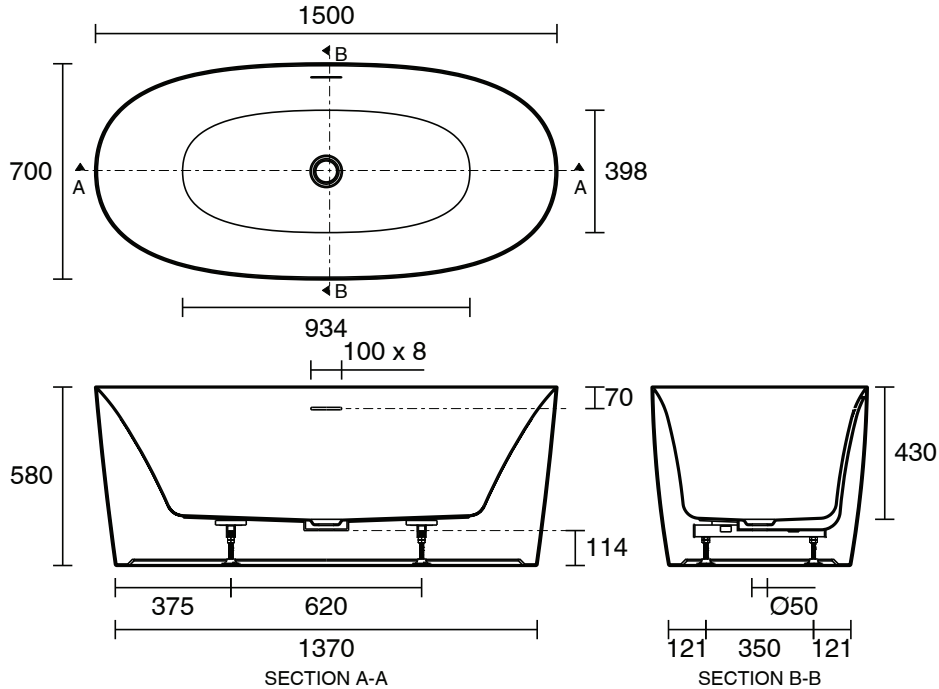

KADO

Kado Lux Freestanding Bath 1500mm x 700mm x 580mm with Overflow Gloss White

26954

SPECIFICATIONS

Recommended Use	Residential;Commercial
Bath Type	Freestanding
Material	Acrylic
Colour	Gloss White
Capacity (L)	182
Weight (kg)	35
Mounting	Floor
Overflow Included	Yes
Plug & Waste Included	No
Plug & Waste Size	40mm

WARRANTY

Residential & Commercial Use (Years)	20
Spare Parts & Labour (Years)	1

Please refer to Kado Warranty Page for full Terms and Conditions

Dimensions are nominal measurements only.

CLEANING RECOMMENDATIONS:

We recommend the use of soapy water or approved cleaners. This product should not be cleaned with abrasive materials. Damage caused by any improper treatment is not covered by the product warranty. Refer to Warranty Conditions

Disclaimer: Products in this specification manual must by regulation be installed by licensed and registered trade people. The manufacturer/distributor reserves the right to vary specifications or delete models from their range without prior notification. Dimensions are nominal measurements only. Dimensions and set-outs listed are correct at time of publication however the manufacturer/distributor takes no responsibility for printing errors.

Published 01/04/2026

To see the complete Kado range go to www.reece.com.au