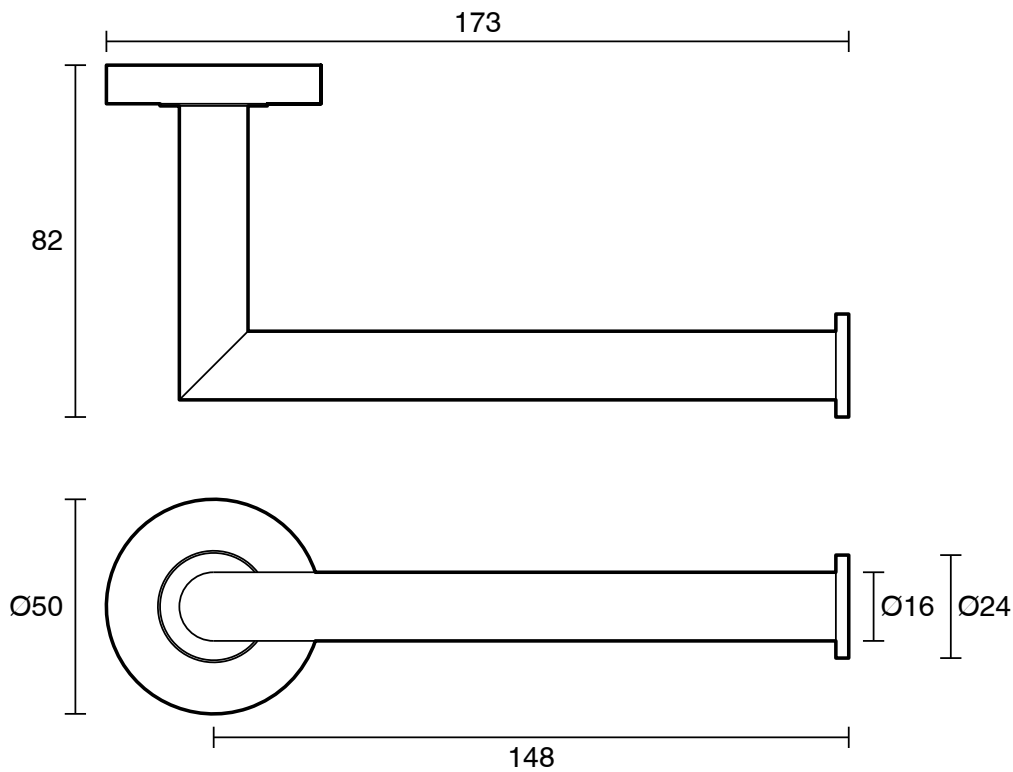

mizu

Mizu Drift Reversible Toilet Roll Holder Matte Black

2267173

SPECIFICATIONS

Recommended Use	Residential;Commercial
Colour Finish	Matte Black
Primary Material	DR Brass

WARRANTY

Residential & Commercial Use (Years)	25
Spare Parts & Labour (Years)	1

Please refer to Mizu Warranty page for full Terms and Conditions

Dimensions are nominal measurements only.

CLEANING RECOMMENDATIONS:

We recommend the use of soapy water or approved cleaners. This product should not be cleaned with abrasive materials. Damage caused by any improper treatment is not covered by the product warranty. Refer to Warranty Conditions

Disclaimer: Products in this specification manual must by regulation be installed by licensed and registered trade people. The manufacturer/distributor reserves the right to vary specifications or delete models from their range without prior notification. Dimensions are nominal measurements only. Dimensions and set-outs listed are correct at time of publication however the manufacturer/distributor takes no responsibility for printing errors.

Published 01/04/2026

To see the complete Mizu range go to www.reece.com.au