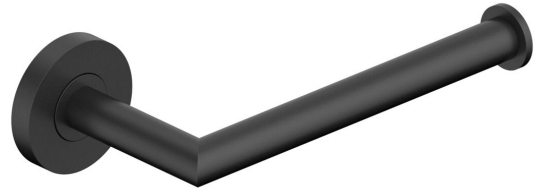

mizu

Mizu Drift Reversible Toilet Roll Holder Matte Black

2267173

SPECIFICATIONS

Recommended Use	Residential;Commercial
Colour Finish	Matte Black
Primary Material	DR Brass

WARRANTY

Residential & Commercial Use (Years)	25
Spare Parts & Labour (Years)	1

Please refer to Mizu Warranty page for full Terms and Conditions

Dimensions are nominal measurements only.

CLEANING RECOMMENDATIONS:

We recommend the use of soapy water or approved cleaners. This product should not be cleaned with abrasive materials. Damage caused by any improper treatment is not covered by the product warranty. Refer to Warranty Conditions

Disclaimer: Products in this specification manual must by regulation be installed by licensed and registered trade people. The manufacturer/distributor reserves the right to vary specifications or delete models from their range without prior notification. Dimensions are nominal measurements only. Dimensions and set-outs listed are correct at time of publication however the manufacturer/distributor takes no responsibility for printing errors.

Published 01/04/2026

To see the complete Mizu range go to www.reece.com.au