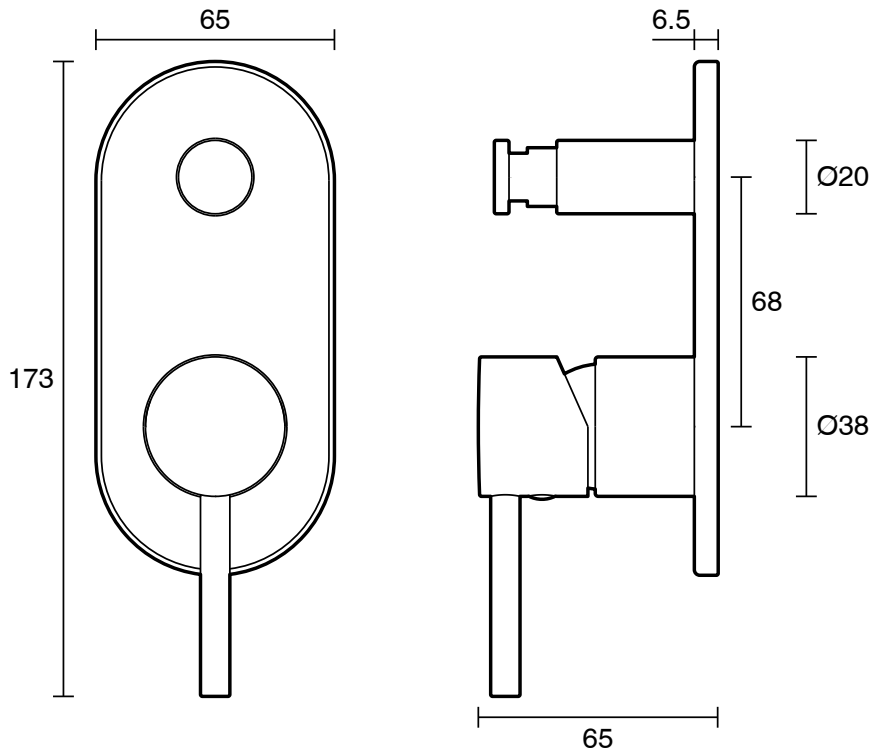

mizu

Mizu Drift Shower Mixer with Diverter Trimset Only Brushed Gunmetal

2267264

SPECIFICATIONS	
Recommended Use	Residential;Commercial
Colour Finish	Brushed Gunmetal
Primary Material	DR Brass
Recommended Pressure Range	150 - 500 kPa as per AS3500
Max Continuous Working Temperature (deg C)	70
Min Continuous Working Temperature (deg C)	5
WARRANTY	
Residential & Commercial Use (Years)	25
Spare Parts & Labour (Years)	1
<i>Please refer to Mizu Warranty page for full Terms and Conditions</i>	

Disclaimer: Products in this specification manual must by regulation be installed by licensed and registered trade people. The manufacturer/distributor reserves the right to vary specifications or delete models from their range without prior notification. Dimensions are nominal measurements only. Dimensions and set-outs listed are correct at time of publication however the manufacturer/distributor takes no responsibility for printing errors.