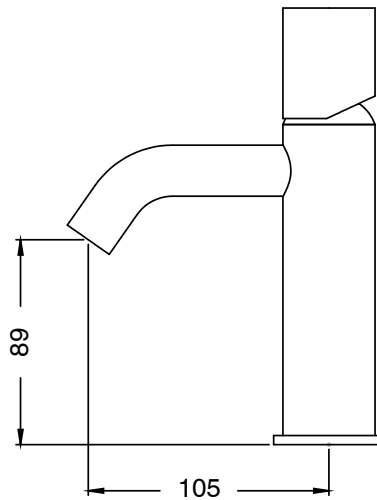

SUSSEX

Sussex Pure Basin Mixer Curved Spout with Diamond Textured Handles PVD Brushed Bronze (5 Star) Lead Free 46954

SPECIFICATIONS	
Recommended Use	Residential;Commercial
Colour Finish	Brushed Bronze
Primary Material	Lead Free Brass
Recommended Pressure Range	150 - 500 kPa as per AS3500
Max Continuous Working Temperature (deg C)	65
Min Continuous Working Temperature (deg C)	1
WARRANTY	
Residential Use (Years)	40
Commercial Use (Years)	10
<i>Please refer to Sussex Warranty page for full Terms and Conditions</i>	