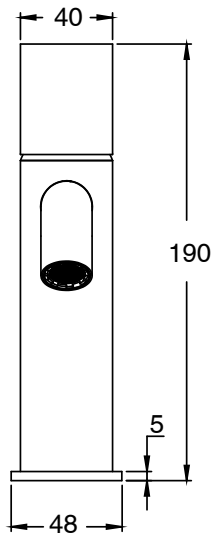

SUSSEX

Sussex Pure Basin Mixer Curved Spout with Diamond Textured Handles PVD Brushed Bronze (5 Star) Lead Free 46954

SPECIFICATIONS	
Recommended Use	Residential;Commercial
Colour Finish	Brushed Bronze
Primary Material	Lead Free Brass
Recommended Pressure Range	150 - 500 kPa as per AS3500
Max Continuous Working Temperature (deg C)	65
Min Continuous Working Temperature (deg C)	1
WARRANTY	
Residential Use (Years)	40
Commercial Use (Years)	10
<i>Please refer to Sussex Warranty page for full Terms and Conditions</i>	