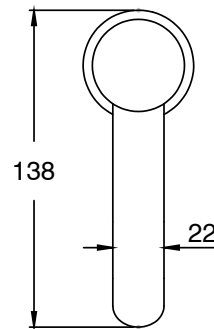

SUSSEX

Sussex Pure Basin Mixer Curved Spout with Diamond Textured Handles PVD Brushed Bronze (5 Star) Lead Free 46954

SPECIFICATIONS	
Recommended Use	Residential;Commercial
Colour Finish	Brushed Bronze
Primary Material	Lead Free Brass
Recommended Pressure Range	150 - 500 kPa as per AS3500
Max Continuous Working Temperature (deg C)	65
Min Continuous Working Temperature (deg C)	1
WARRANTY	
Residential Use (Years)	40
Commercial Use (Years)	10
<i>Please refer to Sussex Warranty page for full Terms and Conditions</i>	

Disclaimer: Products in this specification manual must by regulation be installed by licensed and registered trade people. The manufacturer/distributor reserves the right to vary specifications or delete models from their range without prior notification. Dimensions are nominal measurements only. Dimensions and set-outs listed are correct at time of publication however the manufacturer/distributor takes no responsibility for printing errors.