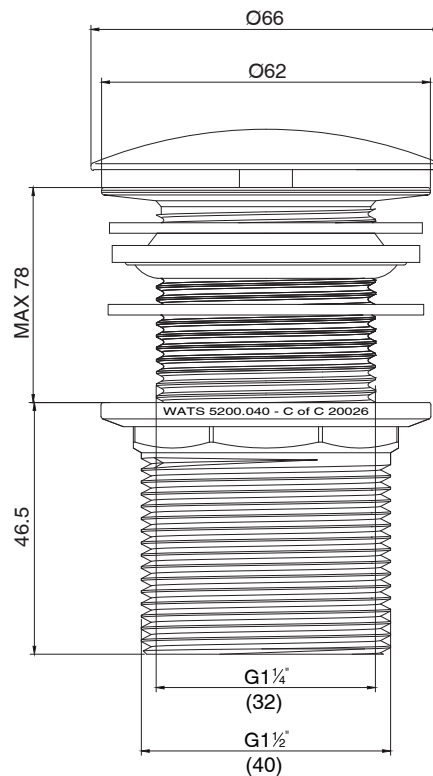

mizu

Mizu Dome Continual Flow Plug & Waste 32mm x 40mm Chrome

9501898

SPECIFICATIONS	
Recommended Use	Residential;Commercial
Colour Finish	Polished Chrome
Primary Material	Brass
WARRANTY	
Parts Replacement Only - excludes labour costs (Years)	1
<i>Please refer to Mizu Warranty page for full Terms and Conditions</i>	