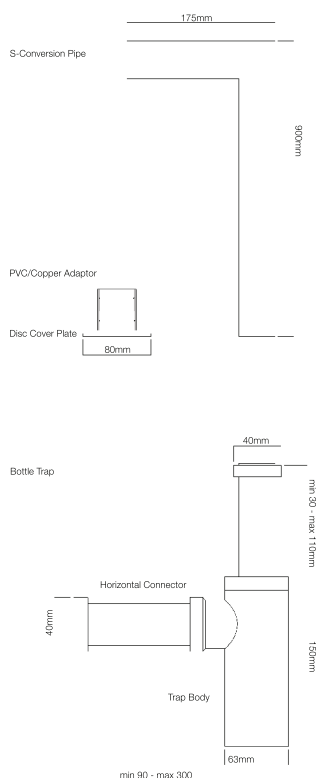

mizu

Mizu S-Trap Bottle Conversion Kit Chrome

2261993

SPECIFICATIONS

Recommended Use	Residential;Commercial
Colour Finish	Polished Chrome
Primary Material	Brass

WARRANTY

Parts Replacement Only - excludes labour costs (Years) 1

Please refer to Mizu Warranty page for full Terms and Conditions

Dimensions are nominal measurements only.

CLEANING RECOMMENDATIONS:

We recommend the use of soapy water or approved cleaners. This product should not be cleaned with abrasive materials. Damage caused by any improper treatment is not covered by the product warranty. Refer to Warranty Conditions

Disclaimer: Products in this specification manual must by regulation be installed by licensed and registered trade people. The manufacturer/distributor reserves the right to vary specifications or delete models from their range without prior notification. Dimensions are nominal measurements only. Dimensions and set-outs listed are correct at time of publication however the manufacturer/distributor takes no responsibility for printing errors.

Published 01/04/2026

To see the complete Mizu range go to www.reece.com.au