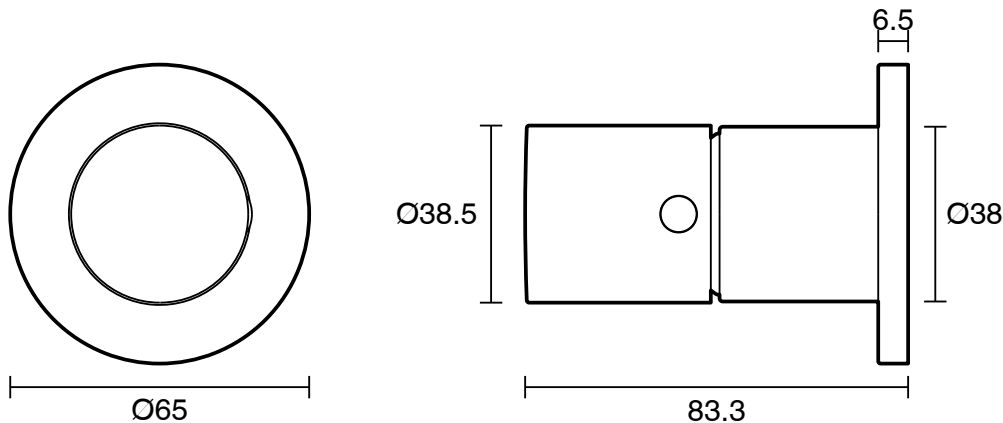

mizu

Mizu Drift Dial Shower Mixer Kit Brushed Bronze Lead Free

34576

SPECIFICATIONS	
Recommended Use	Residential;Commercial
Colour Finish	Brushed Bronze
Primary Material	Lead Free Brass
Recommended Pressure Range	150 - 500 kPa as per AS3500
Max Continuous Working Temperature (deg C)	65
Min Continuous Working Temperature (deg C)	5
WARRANTY	
Residential & Commercial Use (Years)	25
Spare Parts & Labour (Years)	1
<i>Please refer to Mizu Warranty page for full Terms and Conditions</i>	