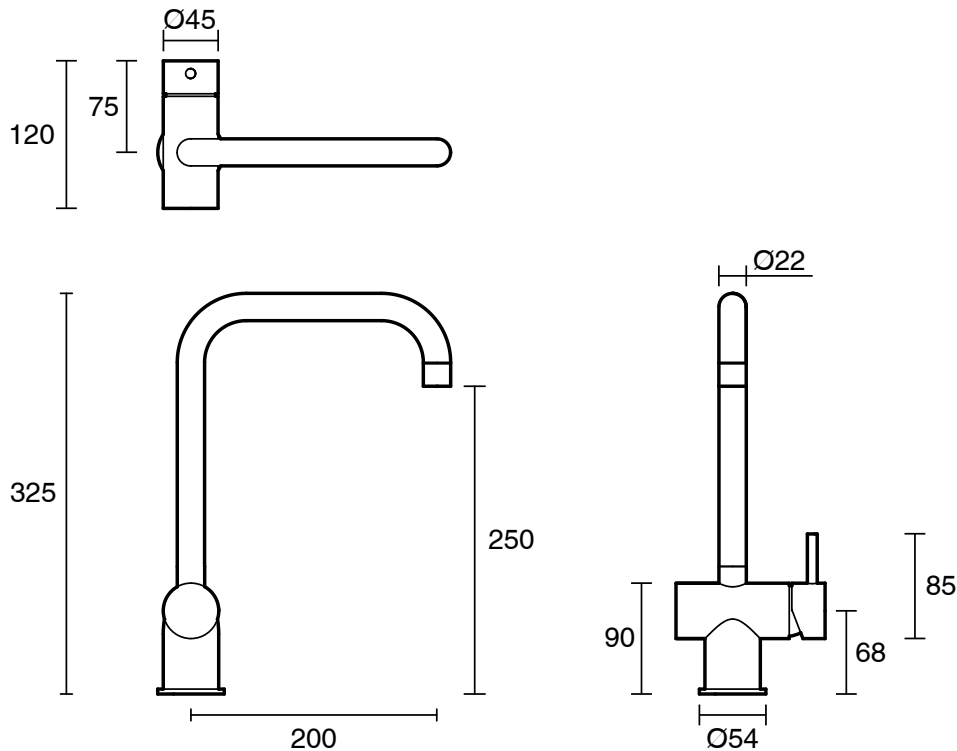

SUSSEX

Scala Sink Mixer Square Large Right Hand Living Tumbled Brass (4 Star) Lead Free

52360

SPECIFICATIONS	
Recommended Use	Residential;Commercial
Colour Finish	Living Tumbled Brass
Primary Material	Lead Free Brass
Recommended Pressure Range	150 - 500 kPa as per AS3500
Max Continuous Working Temperature (deg C)	65
Min Continuous Working Temperature (deg C)	1
WARRANTY	
Residential Use (Years)	40
Commercial Use (Years)	10
<i>Please refer to Sussex Warranty page for full Terms and Conditions</i>	

Disclaimer: Products in this specification manual must by regulation be installed by licensed and registered trade people. The manufacturer/distributor reserves the right to vary specifications or delete models from their range without prior notification. Dimensions are nominal measurements only. Dimensions and set-outs listed are correct at time of publication however the manufacturer/distributor takes no responsibility for printing errors.