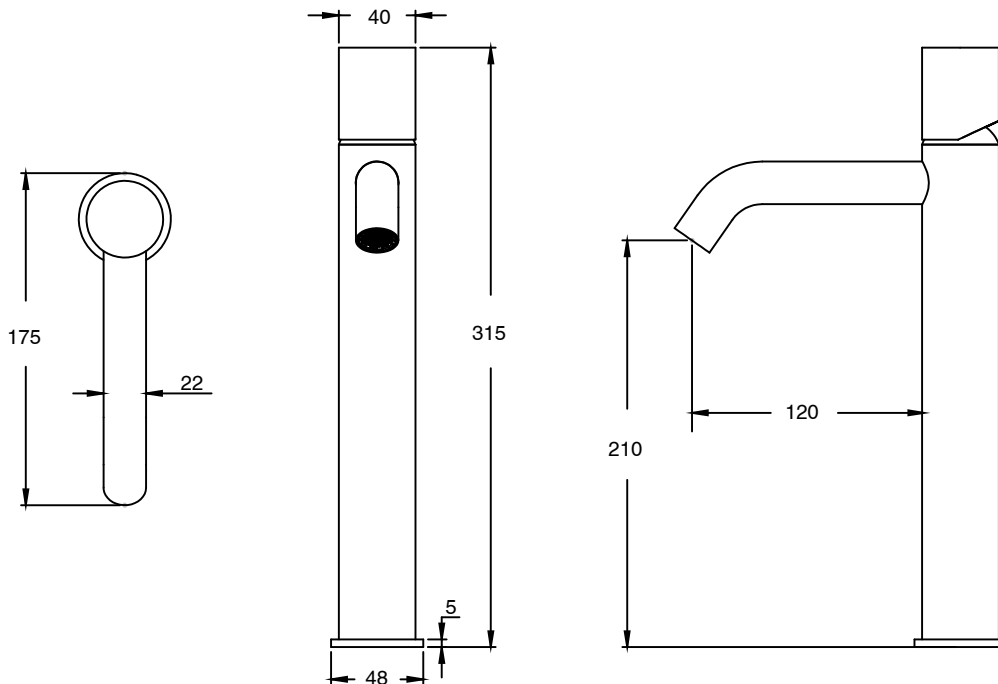

SUSSEX

Sussex Pure Extended Basin Mixer Tap Curved Spout with Cirque Textured Handle
PVD Brushed Gold (5 Star)
9510893

SPECIFICATIONS	
Recommended Use	Residential;Commercial
Colour Finish	Brushed Gold
Primary Material	DR Brass
Recommended Pressure Range	150 - 500 kPa as per AS3500
Max Continuous Working Temperature (deg C)	65
Min Continuous Working Temperature (deg C)	1
WARRANTY	
Residential Use (Years)	40
Commercial Use (Years)	10
<i>Please refer to Sussex Warranty page for full Terms and Conditions</i>	

Disclaimer: Products in this specification manual must by regulation be installed by licensed and registered trade people. The manufacturer/distributor reserves the right to vary specifications or delete models from their range without prior notification. Dimensions are nominal measurements only. Dimensions and set-outs listed are correct at time of publication however the manufacturer/distributor takes no responsibility for printing errors.