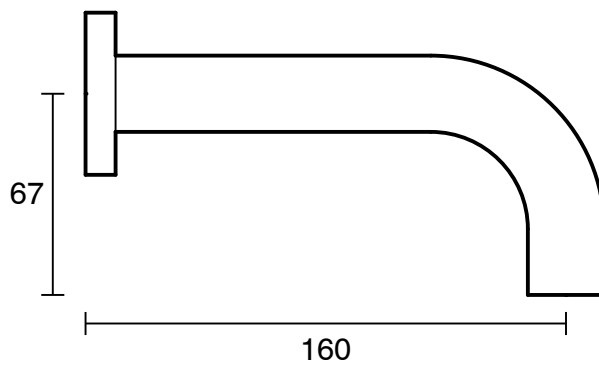

SUSSEX

Scala 25 Wall Outlet Curved 160mm EP Satin Chrome (3 Star) Lead Free

51115

SPECIFICATIONS

Recommended Use	Residential;Commercial
Colour Finish	Satin Chrome
Primary Material	Lead Free Brass
Recommended Pressure Range	150 - 500 kPa as per AS3500
Max Continuous Working Temperature (deg C)	65
Min Continuous Working Temperature (deg C)	1

WARRANTY

Residential Use (Years)	40
Commercial Use (Years)	10

Please refer to Sussex Warranty page for full Terms and Conditions

Dimensions are nominal measurements only.

CLEANING RECOMMENDATIONS:

We recommend the use of soapy water or approved cleaners. This product should not be cleaned with abrasive materials. Damage caused by any improper treatment is not covered by the product warranty. Refer to Warranty Conditions

Disclaimer: Products in this specification manual must by regulation be installed by licensed and registered trade people. The manufacturer/distributor reserves the right to vary specifications or delete models from their range without prior notification. Dimensions are nominal measurements only. Dimensions and set-outs listed are correct at time of publication however the manufacturer/distributor takes no responsibility for printing errors.

Published 30/04/2026

To see the complete Sussex range go to www.reece.com.au