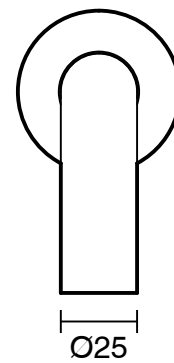

SUSSEX

Scala 25 Wall Outlet Curved 160mm EP Satin Chrome (3 Star) Lead Free

51115

SPECIFICATIONS

Recommended Use	Residential;Commercial
Colour Finish	Satin Chrome
Primary Material	Lead Free Brass
Recommended Pressure Range	150 - 500 kPa as per AS3500
Max Continuous Working Temperature (deg C)	65
Min Continuous Working Temperature (deg C)	1

WARRANTY

Residential Use (Years)	40
Commercial Use (Years)	10

Please refer to Sussex Warranty page for full Terms and Conditions

Dimensions are nominal measurements only.

CLEANING RECOMMENDATIONS:

We recommend the use of soapy water or approved cleaners. This product should not be cleaned with abrasive materials. Damage caused by any improper treatment is not covered by the product warranty. Refer to Warranty Conditions

Disclaimer: Products in this specification manual must by regulation be installed by licensed and registered trade people. The manufacturer/distributor reserves the right to vary specifications or delete models from their range without prior notification. Dimensions are nominal measurements only. Dimensions and set-outs listed are correct at time of publication however the manufacturer/distributor takes no responsibility for printing errors.

Published 30/04/2026

To see the complete Sussex range go to www.reece.com.au