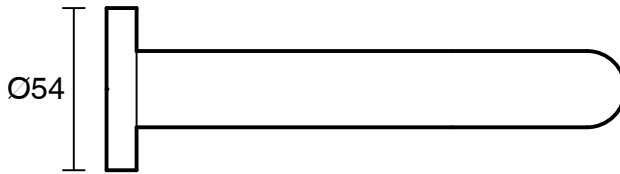

SUSSEX

Scala 25 Wall Outlet Curved 160mm EP Satin Chrome (3 Star) Lead Free

51115

SPECIFICATIONS

Recommended Use	Residential;Commercial
Colour Finish	Satin Chrome
Primary Material	Lead Free Brass
Recommended Pressure Range	150 - 500 kPa as per AS3500
Max Continuous Working Temperature (deg C)	65
Min Continuous Working Temperature (deg C)	1

WARRANTY

Residential Use (Years)	40
Commercial Use (Years)	10

Please refer to Sussex Warranty page for full Terms and Conditions

Dimensions are nominal measurements only.

CLEANING RECOMMENDATIONS:

We recommend the use of soapy water or approved cleaners. This product should not be cleaned with abrasive materials. Damage caused by any improper treatment is not covered by the product warranty. Refer to Warranty Conditions

Disclaimer: Products in this specification manual must by regulation be installed by licensed and registered trade people. The manufacturer/distributor reserves the right to vary specifications or delete models from their range without prior notification. Dimensions are nominal measurements only. Dimensions and set-outs listed are correct at time of publication however the manufacturer/distributor takes no responsibility for printing errors.

Published 30/04/2026

To see the complete Sussex range go to www.reece.com.au