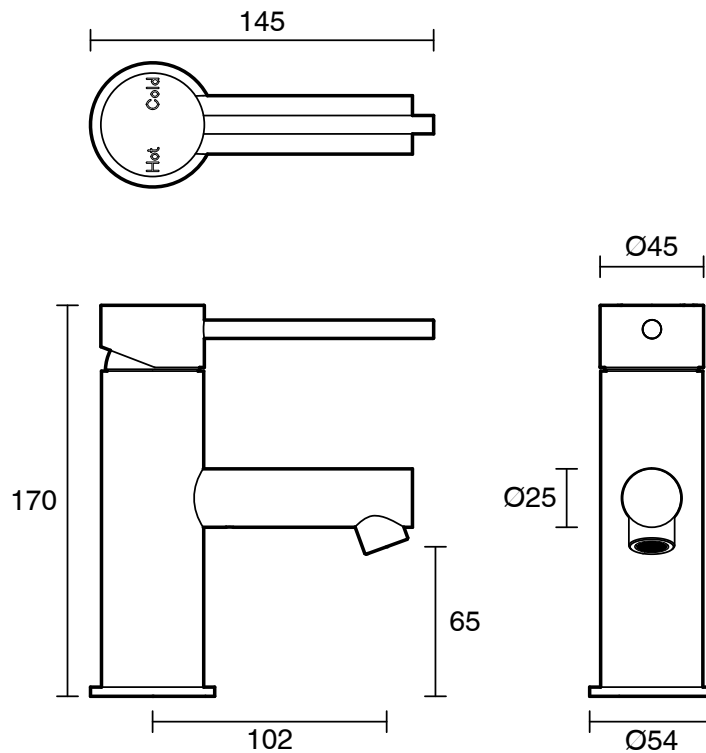

SUSSEX

Sussex Scala Basin Mixer Tap with 100mm Extension Pin LUX PVD Brushed Platinum Gold (5 Star)

2268171

SPECIFICATIONS

Recommended Use	Residential;Commercial
Colour Finish	Brushed Platinum Gold
Primary Material	DR Brass
Recommended Pressure Range	150 - 500 kPa as per AS3500
Max Continuous Working Temperature (deg C)	65
Min Continuous Working Temperature (deg C)	1

WARRANTY

Residential Use (Years)	40
Commercial Use (Years)	10

Please refer to Sussex Warranty page for full Terms and Conditions

Dimensions are nominal measurements only.

CLEANING RECOMMENDATIONS:

We recommend the use of soapy water or approved cleaners. This product should not be cleaned with abrasive materials. Damage caused by any improper treatment is not covered by the product warranty. Refer to Warranty Conditions

Disclaimer: Products in this specification manual must by regulation be installed by licensed and registered trade people. The manufacturer/distributor reserves the right to vary specifications or delete models from their range without prior notification. Dimensions are nominal measurements only. Dimensions and set-outs listed are correct at time of publication however the manufacturer/distributor takes no responsibility for printing errors.

Published 01/04/2026

To see the complete Sussex range go to www.reece.com.au