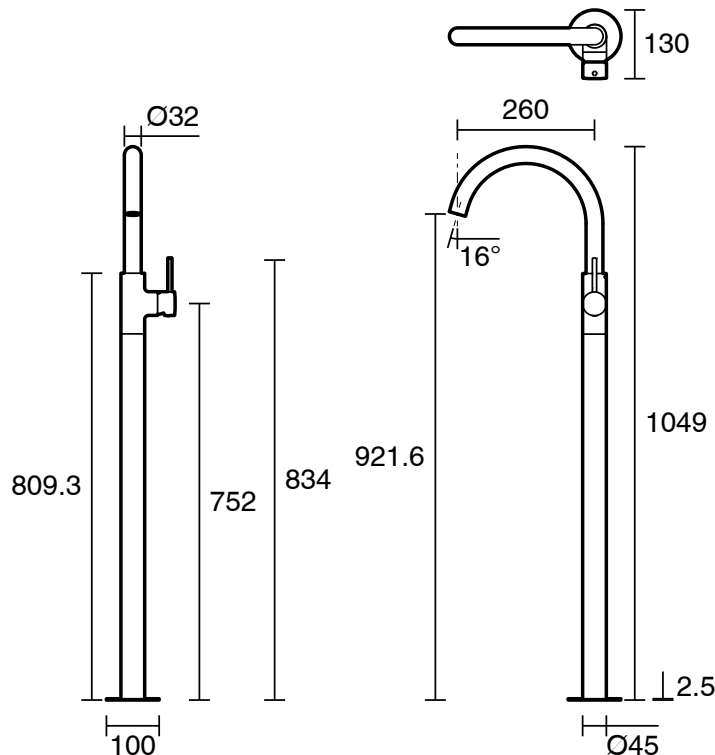

mizu

Mizu Drift Floor Mounted Bath Mixer Trimset Matte Black

2267234

SPECIFICATIONS	
Recommended Use	Residential;Commercial
Colour Finish	Matte Black
Primary Material	DR Brass
Recommended Pressure Range	150 - 500 kPa as per AS3500
Max Continuous Working Temperature (deg C)	65
Min Continuous Working Temperature (deg C)	5
WARRANTY	
Residential & Commercial Use (Years)	25
Spare Parts & Labour (Years)	1
<i>Please refer to Mizu Warranty page for full Terms and Conditions</i>	

Disclaimer: Products in this specification manual must by regulation be installed by licensed and registered trade people. The manufacturer/distributor reserves the right to vary specifications or delete models from their range without prior notification. Dimensions are nominal measurements only. Dimensions and set-outs listed are correct at time of publication however the manufacturer/distributor takes no responsibility for printing errors.