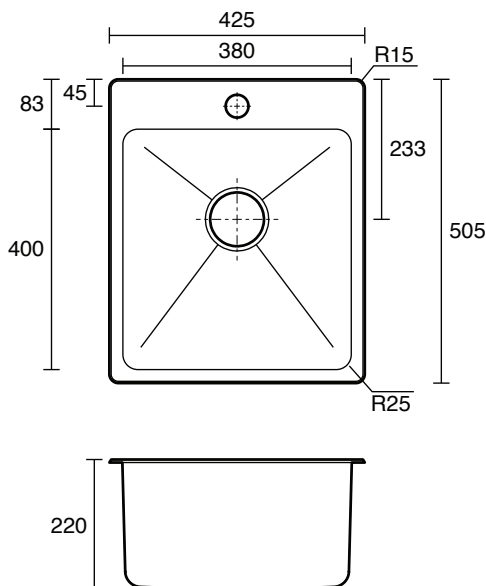

### SPECIFICATIONS

Recommended Use	Residential;Commercial
Bowl Type	Single Bowl
Mounting	Inset / Undermount
Overflow Configuration	No Overflow
Taphole Configuration	1 Taphole
Sink Colour	Stainless Steel
Finish	Satin
Material	Stainless Steel (304 Grade)
Plug & Waste Size	90mm Basket Waste

Dimensions are nominal measurements only.