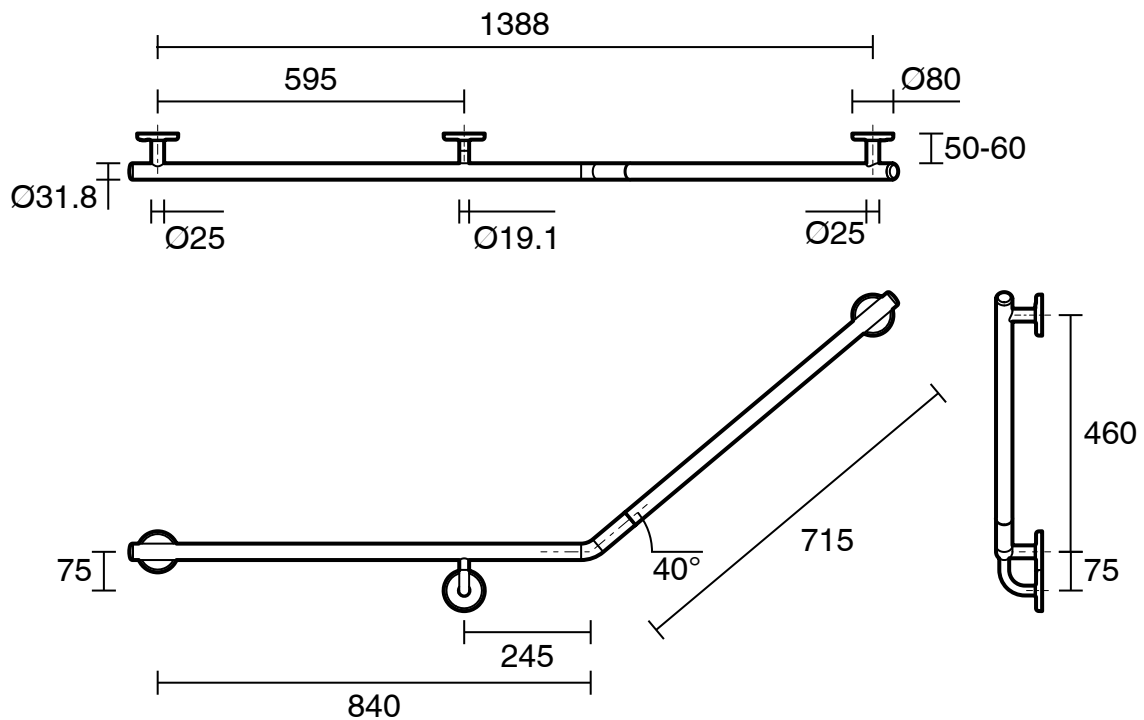

mizu

Mizu Drift 840 x 715 x 40 Degree Accessible Toilet Grab Rail Modular Left Hand Matte Black

2266535

SPECIFICATIONS	
Recommended Use	Residential;Commercial
Colour Finish	Matte Black
Primary Material	Stainless Steel
WARRANTY	
Residential & Commercial Use (Years)	25
Spare Parts & Labour (Years)	1
<i>Please refer to Mizu Warranty page for full Terms and Conditions</i>	