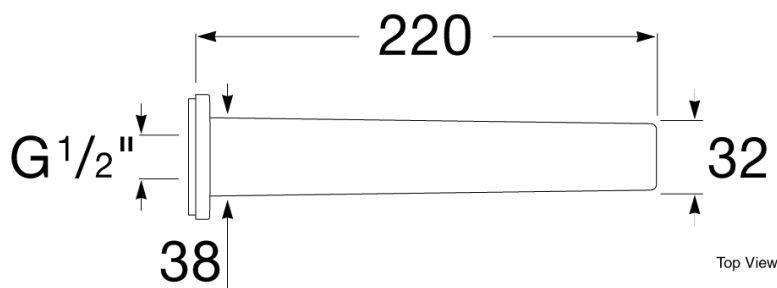

## Roca Escuadra Bath Outlet 220mm Chrome

9507536

SPECIFICATIONS	
Recommended Use	Residential;Commercial
Colour Finish	Polished Chrome
Primary Material	DR Brass
Recommended Pressure Range	150 - 500 kPa as per AS3500
Max Continuous Working Temperature (deg C)	80
Min Continuous Working Temperature (deg C)	5
WARRANTY	
Residential & Commercial Use (Years)	25
Spare Parts & Labour (Years)	1
<i>Please refer to Roca Warranty page for full Terms and Conditions</i>	

Dimensions are nominal measurements only.