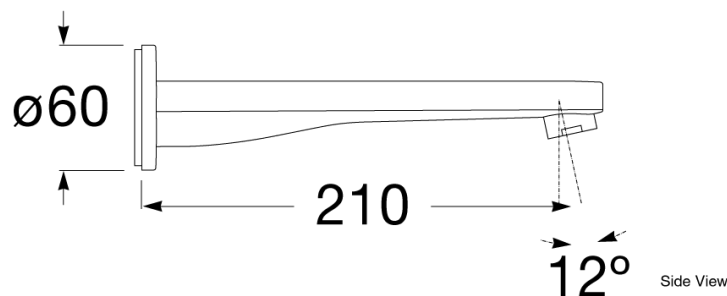

## Roca Escuadra Bath Outlet 220mm Chrome

9507536

SPECIFICATIONS	
Recommended Use	Residential;Commercial
Colour Finish	Polished Chrome
Primary Material	DR Brass
Recommended Pressure Range	150 - 500 kPa as per AS3500
Max Continuous Working Temperature (deg C)	80
Min Continuous Working Temperature (deg C)	5
WARRANTY	
Residential & Commercial Use (Years)	25
Spare Parts & Labour (Years)	1
<i>Please refer to Roca Warranty page for full Terms and Conditions</i>	

Dimensions are nominal measurements only.