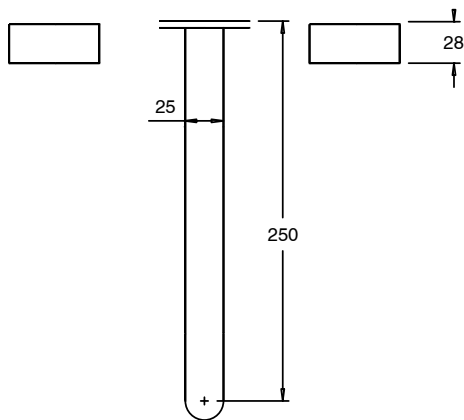

SUSSEX

Sussex Pure Bath Set 250mm with Cirque Textured Handles PVD Brushed Gold Lead Free

47140

SPECIFICATIONS

Recommended Use	Residential;Commercial
Colour Finish	Brushed Gold
Primary Material	Lead Free Brass
Recommended Pressure Range	150 - 500 kPa as per AS3500
Max Continuous Working Temperature (deg C)	65
Min Continuous Working Temperature (deg C)	1

WARRANTY

Residential Use (Years)	40
Commercial Use (Years)	10

Please refer to Sussex Warranty page for full Terms and Conditions

Dimensions are nominal measurements only.

CLEANING RECOMMENDATIONS:

We recommend the use of soapy water or approved cleaners. This product should not be cleaned with abrasive materials. Damage caused by any improper treatment is not covered by the product warranty. Refer to Warranty Conditions

Disclaimer: Products in this specification manual must by regulation be installed by licensed and registered trade people. The manufacturer/distributor reserves the right to vary specifications or delete models from their range without prior notification. Dimensions are nominal measurements only. Dimensions and set-outs listed are correct at time of publication however the manufacturer/distributor takes no responsibility for printing errors.

Published 14/05/2026

To see the complete Sussex range go to www.reece.com.au