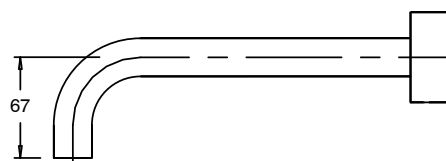

SUSSEX

Sussex Pure Bath Set 250mm with Cirque Textured Handles PVD Brushed Gold Lead Free

47140

SPECIFICATIONS

Recommended Use	Residential;Commercial
Colour Finish	Brushed Gold
Primary Material	Lead Free Brass
Recommended Pressure Range	150 - 500 kPa as per AS3500
Max Continuous Working Temperature (deg C)	65
Min Continuous Working Temperature (deg C)	1

WARRANTY

Residential Use (Years)	40
Commercial Use (Years)	10

Please refer to Sussex Warranty page for full Terms and Conditions

Dimensions are nominal measurements only.

CLEANING RECOMMENDATIONS:

We recommend the use of soapy water or approved cleaners. This product should not be cleaned with abrasive materials. Damage caused by any improper treatment is not covered by the product warranty. Refer to Warranty Conditions

Disclaimer: Products in this specification manual must by regulation be installed by licensed and registered trade people. The manufacturer/distributor reserves the right to vary specifications or delete models from their range without prior notification. Dimensions are nominal measurements only. Dimensions and set-outs listed are correct at time of publication however the manufacturer/distributor takes no responsibility for printing errors.

Published 14/05/2026

To see the complete Sussex range go to www.reece.com.au