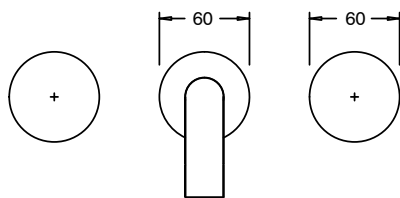

SUSSEX

Sussex Pure Bath Set 250mm with Cirque Textured Handles PVD Brushed Gold Lead Free

47140

SPECIFICATIONS

Recommended Use	Residential;Commercial
Colour Finish	Brushed Gold
Primary Material	Lead Free Brass
Recommended Pressure Range	150 - 500 kPa as per AS3500
Max Continuous Working Temperature (deg C)	65
Min Continuous Working Temperature (deg C)	1

WARRANTY

Residential Use (Years)	40
Commercial Use (Years)	10

Please refer to Sussex Warranty page for full Terms and Conditions

Dimensions are nominal measurements only.

CLEANING RECOMMENDATIONS:

We recommend the use of soapy water or approved cleaners. This product should not be cleaned with abrasive materials. Damage caused by any improper treatment is not covered by the product warranty. Refer to Warranty Conditions

Disclaimer: Products in this specification manual must by regulation be installed by licensed and registered trade people. The manufacturer/distributor reserves the right to vary specifications or delete models from their range without prior notification. Dimensions are nominal measurements only. Dimensions and set-outs listed are correct at time of publication however the manufacturer/distributor takes no responsibility for printing errors.

Published 14/05/2026

To see the complete Sussex range go to www.reece.com.au