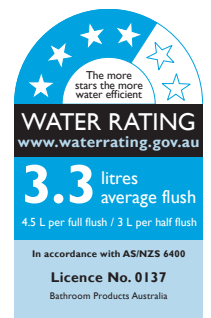

Roca Ona Back to Wall Rimless Pan with Soft Close Quick Release Toilet Seat White (4 Star)

10049

SPECIFICATIONS

Recommended Use	Residential;Commercial
Pan Material	Vitreous China
Rim Configuration	Rimless
Pan Outlet Type	P Trap;S Trap
Pan Weight (kg)	28.56
Mounting	Floor
Toilet Seat Included	Yes

WARRANTY

Residential & Commercial Use (Years)	25
Spare Parts & Labour (Years)	1

Please refer to Roca Warranty page for full Terms and Conditions

Dimensions are nominal measurements only.

CLEANING RECOMMENDATIONS:

We recommend the use of soapy water or approved cleaners. This product should not be cleaned with abrasive materials. Damage caused by any improper treatment is not covered by the product warranty. Refer to Warranty Conditions

Disclaimer: Products in this specification manual must by regulation be installed by licensed and registered trade people. The manufacturer/distributor reserves the right to vary specifications or delete models from their range without prior notification. Dimensions are nominal measurements only. Dimensions and set-outs listed are correct at time of publication however the manufacturer/distributor takes no responsibility for printing errors.

Published 21/05/2026

To see the complete Roca range go to www.reece.com.au/bathrooms