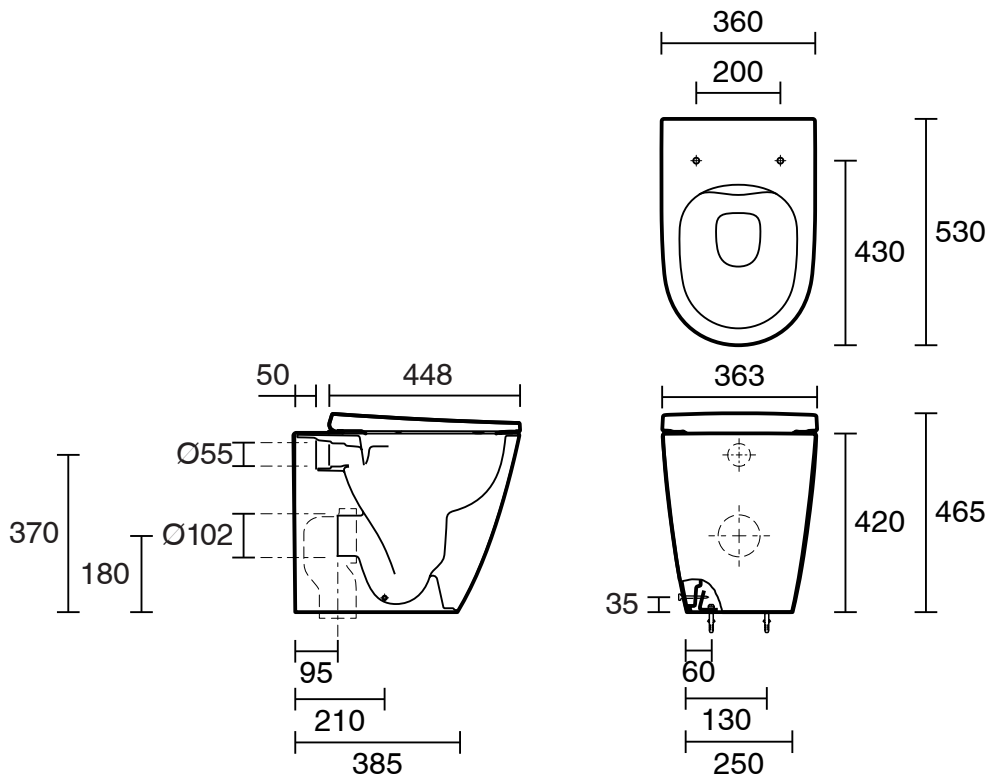

Roca Ona Back to Wall Rimless Pan with Soft Close Quick Release Toilet Seat White (4 Star)

10049

SPECIFICATIONS

Recommended Use	Residential;Commercial
Pan Material	Vitreous China
Rim Configuration	Rimless
Pan Outlet Type	P Trap;S Trap
Pan Weight (kg)	28.56
Mounting	Floor
Toilet Seat Included	Yes

WARRANTY

Residential & Commercial Use (Years)	25
Spare Parts & Labour (Years)	1

Please refer to Roca Warranty page for full Terms and Conditions

Dimensions are nominal measurements only.

CLEANING RECOMMENDATIONS:

We recommend the use of soapy water or approved cleaners. This product should not be cleaned with abrasive materials. Damage caused by any improper treatment is not covered by the product warranty. Refer to Warranty Conditions

Disclaimer: Products in this specification manual must by regulation be installed by licensed and registered trade people. The manufacturer/distributor reserves the right to vary specifications or delete models from their range without prior notification. Dimensions are nominal measurements only. Dimensions and set-outs listed are correct at time of publication however the manufacturer/distributor takes no responsibility for printing errors.

Published 21/05/2026

To see the complete Roca range go to www.reece.com.au/bathrooms