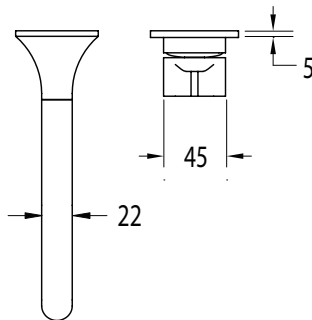

SUSSEX

Sussex Oria Wall Basin Mixer Outlet System with 215mm Outlet PVD Matte Black (5 Star) Lead Free

39677

SPECIFICATIONS	
Recommended Use	Residential;Commercial
Colour Finish	Matte Black
Primary Material	Lead Free Brass
Recommended Pressure Range	150 - 500 kPa as per AS3500
Max Continuous Working Temperature (deg C)	65
Min Continuous Working Temperature (deg C)	1
WARRANTY	
Residential Use (Years)	40
Commercial Use (Years)	10
<i>Please refer to Sussex Warranty page for full Terms and Conditions</i>	

Disclaimer: Products in this specification manual must by regulation be installed by licensed and registered trade people. The manufacturer/distributor reserves the right to vary specifications or delete models from their range without prior notification. Dimensions are nominal measurements only. Dimensions and set-outs listed are correct at time of publication however the manufacturer/distributor takes no responsibility for printing errors.