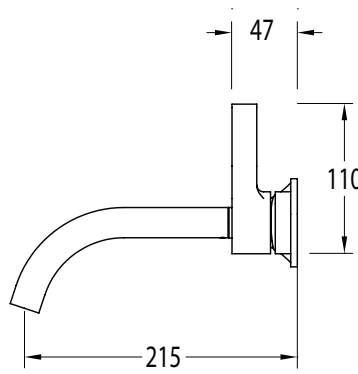

SUSSEX

Sussex Oria Wall Basin Mixer Outlet System with 215mm Outlet PVD Matte Black (5 Star) Lead Free

39677

SPECIFICATIONS	
Recommended Use	Residential;Commercial
Colour Finish	Matte Black
Primary Material	Lead Free Brass
Recommended Pressure Range	150 - 500 kPa as per AS3500
Max Continuous Working Temperature (deg C)	65
Min Continuous Working Temperature (deg C)	1
WARRANTY	
Residential Use (Years)	40
Commercial Use (Years)	10
<i>Please refer to Sussex Warranty page for full Terms and Conditions</i>	

Disclaimer: Products in this specification manual must by regulation be installed by licensed and registered trade people. The manufacturer/distributor reserves the right to vary specifications or delete models from their range without prior notification. Dimensions are nominal measurements only. Dimensions and set-outs listed are correct at time of publication however the manufacturer/distributor takes no responsibility for printing errors.