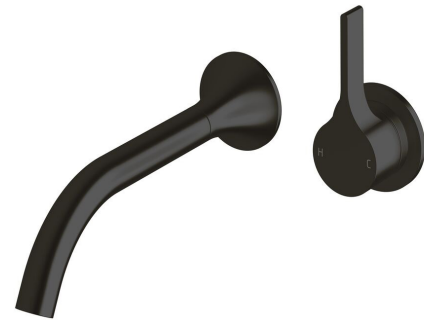

SUSSEX

Sussex Oria Wall Basin Mixer Outlet System with 215mm Outlet PVD Matte Black (5 Star) Lead Free

39677

SPECIFICATIONS	
Recommended Use	Residential;Commercial
Colour Finish	Matte Black
Primary Material	Lead Free Brass
Recommended Pressure Range	150 - 500 kPa as per AS3500
Max Continuous Working Temperature (deg C)	65
Min Continuous Working Temperature (deg C)	1
WARRANTY	
Residential Use (Years)	40
Commercial Use (Years)	10
<i>Please refer to Sussex Warranty page for full Terms and Conditions</i>	