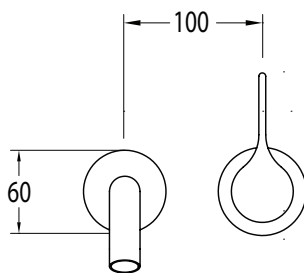

SUSSEX

Sussex Oria Wall Basin Mixer Outlet System with 215mm Outlet PVD Matte Black (5 Star) Lead Free

39677

SPECIFICATIONS	
Recommended Use	Residential;Commercial
Colour Finish	Matte Black
Primary Material	Lead Free Brass
Recommended Pressure Range	150 - 500 kPa as per AS3500
Max Continuous Working Temperature (deg C)	65
Min Continuous Working Temperature (deg C)	1
WARRANTY	
Residential Use (Years)	40
Commercial Use (Years)	10
<i>Please refer to Sussex Warranty page for full Terms and Conditions</i>	

Disclaimer: Products in this specification manual must by regulation be installed by licensed and registered trade people. The manufacturer/distributor reserves the right to vary specifications or delete models from their range without prior notification. Dimensions are nominal measurements only. Dimensions and set-outs listed are correct at time of publication however the manufacturer/distributor takes no responsibility for printing errors.