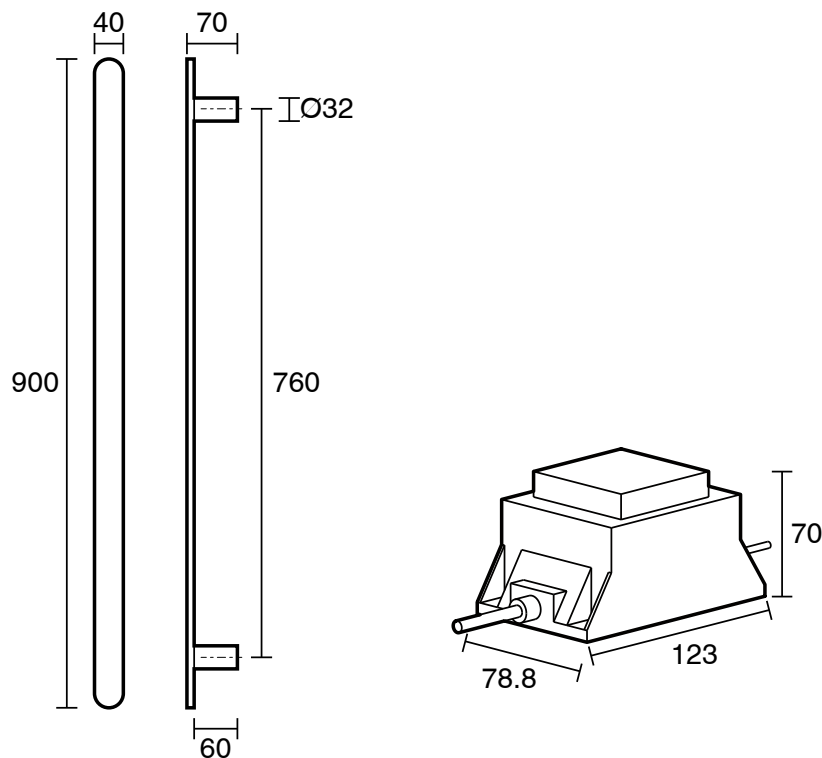

mizu

Mizu Soothe Vertical Heated Towel Rail (Triple Pack) Brushed Gunmetal

2007892

SPECIFICATIONS

Recommended Use	Residential;Commercial
Colour Finish	Brushed Gunmetal
Primary Material	Stainless Steel 304
Mounting	Wall
Electrical Connection Type	Hardwired
Heating Method	Dry Element
Power Supply (V)	12V AC
IP Rating	IP45

WARRANTY

Residential & Commercial Use (Years)	10
Spare Parts & Labour (Years)	1

Please refer to Mizu Warranty page for full Terms and Conditions

Dimensions are nominal measurements only.

CLEANING RECOMMENDATIONS:

We recommend the use of soapy water or approved cleaners. This product should not be cleaned with abrasive materials. Damage caused by any improper treatment is not covered by the product warranty. Refer to Warranty Conditions

Disclaimer: Products in this specification manual must by regulation be installed by licensed and registered trade people. The manufacturer/distributor reserves the right to vary specifications or delete models from their range without prior notification. Dimensions are nominal measurements only. Dimensions and set-outs listed are correct at time of publication however the manufacturer/distributor takes no responsibility for printing errors.

Published 01/04/2026

To see the complete Mizu range go to www.reece.com.au