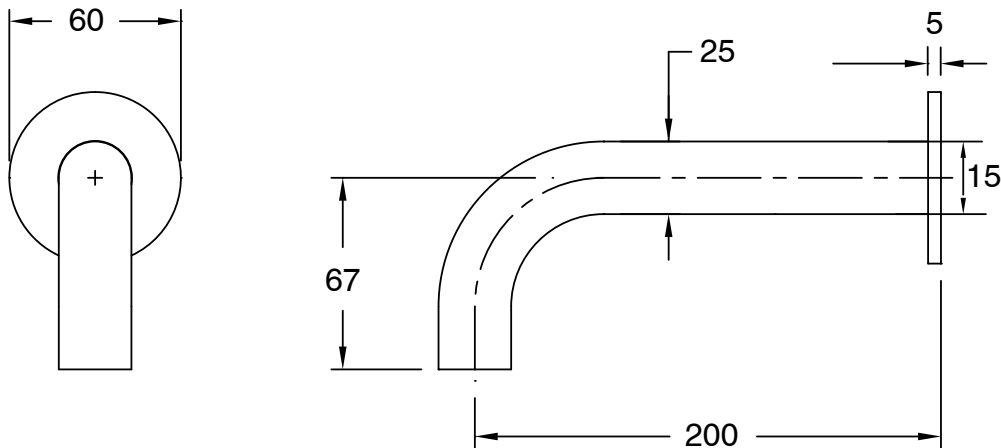

## Sussex Pure Wall Basin Outlet 200mm PVD Brushed Gunmetal (3 Star) Lead Free

50878

SPECIFICATIONS	
Recommended Use	Residential;Commercial
Colour Finish	Brushed Gunmetal
Primary Material	Lead Free Brass
Recommended Pressure Range	150 - 500 kPa as per AS3500
Max Continuous Working Temperature (deg C)	65
Min Continuous Working Temperature (deg C)	1
WARRANTY	
Residential Use (Years)	40
Commercial Use (Years)	10
<i>Please refer to Sussex Warranty page for full Terms and Conditions</i>	

Dimensions are nominal measurements only.