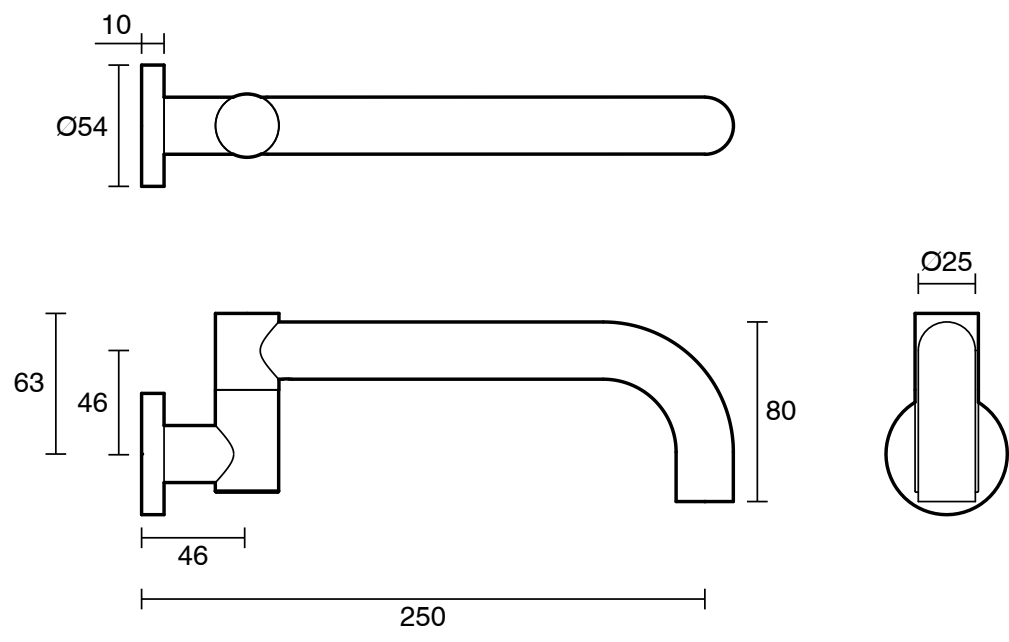

SUSSEX

Sussex Scala Bath Outlet Swivel Curved 250mm PVD Brushed Platinum Gold Lead Free

51463

SPECIFICATIONS

Recommended Use	Residential;Commercial
Colour Finish	Brushed Platinum Gold
Primary Material	Lead Free Brass
Recommended Pressure Range	150 - 500 kPa as per AS3500
Max Continuous Working Temperature (deg C)	65
Min Continuous Working Temperature (deg C)	1

WARRANTY

Residential Use (Years)	40
Commercial Use (Years)	10

Please refer to Sussex Warranty page for full Terms and Conditions

Dimensions are nominal measurements only.

CLEANING RECOMMENDATIONS:

We recommend the use of soapy water or approved cleaners. This product should not be cleaned with abrasive materials. Damage caused by any improper treatment is not covered by the product warranty. Refer to Warranty Conditions

Disclaimer: Products in this specification manual must by regulation be installed by licensed and registered trade people. The manufacturer/distributor reserves the right to vary specifications or delete models from their range without prior notification. Dimensions are nominal measurements only. Dimensions and set-outs listed are correct at time of publication however the manufacturer/distributor takes no responsibility for printing errors.

Published 14/05/2026

To see the complete Sussex range go to www.reece.com.au