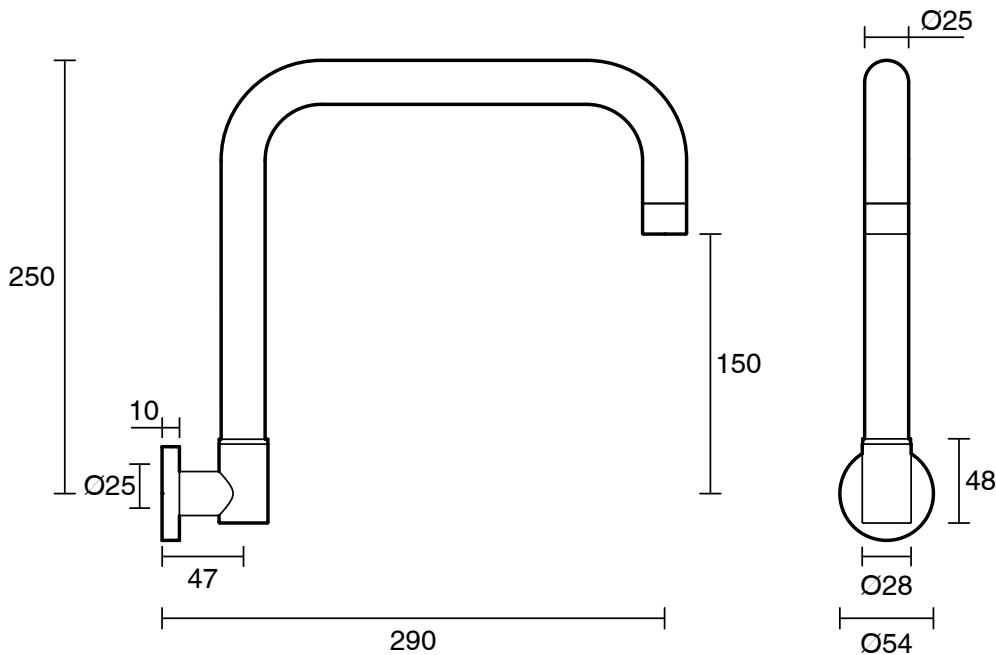

SUSSEX

Scala Wall Spa Outlet Square PVD Brushed Gunmetal Lead Free

52729

SPECIFICATIONS

Recommended Use	Residential;Commercial
Colour Finish	Brushed Gunmetal
Primary Material	Lead Free Brass
Recommended Pressure Range	150 - 500 kPa as per AS3500
Max Continuous Working Temperature (deg C)	65
Min Continuous Working Temperature (deg C)	1

WARRANTY

Residential Use (Years)	40
Commercial Use (Years)	10

Please refer to Sussex Warranty page for full Terms and Conditions

Dimensions are nominal measurements only.

CLEANING RECOMMENDATIONS:

We recommend the use of soapy water or approved cleaners. This product should not be cleaned with abrasive materials. Damage caused by any improper treatment is not covered by the product warranty. Refer to Warranty Conditions

Disclaimer: Products in this specification manual must by regulation be installed by licensed and registered trade people. The manufacturer/distributor reserves the right to vary specifications or delete models from their range without prior notification. Dimensions are nominal measurements only. Dimensions and set-outs listed are correct at time of publication however the manufacturer/distributor takes no responsibility for printing errors.

Published 12/05/2026

To see the complete Sussex range go to www.reece.com.au