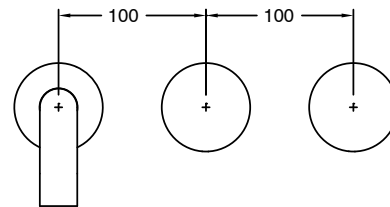

SUSSEX

Sussex Pure Wall Basin Hostess System 250mm PVD Brushed Gunmetal (3 Star) Lead Free

50831

SPECIFICATIONS

Recommended Use	Residential;Commercial
Colour Finish	Brushed Gunmetal
Primary Material	Lead Free Brass
Recommended Pressure Range	150 - 500 kPa as per AS3500
Max Continuous Working Temperature (deg C)	65
Min Continuous Working Temperature (deg C)	1

WARRANTY

Residential Use (Years)	40
Commercial Use (Years)	10

Please refer to Sussex Warranty page for full Terms and Conditions

Dimensions are nominal measurements only.

CLEANING RECOMMENDATIONS:

We recommend the use of soapy water or approved cleaners. This product should not be cleaned with abrasive materials. Damage caused by any improper treatment is not covered by the product warranty. Refer to Warranty Conditions

Disclaimer: Products in this specification manual must by regulation be installed by licensed and registered trade people. The manufacturer/distributor reserves the right to vary specifications or delete models from their range without prior notification. Dimensions are nominal measurements only. Dimensions and set-outs listed are correct at time of publication however the manufacturer/distributor takes no responsibility for printing errors.

Published 07/05/2026

To see the complete Sussex range go to www.reece.com.au