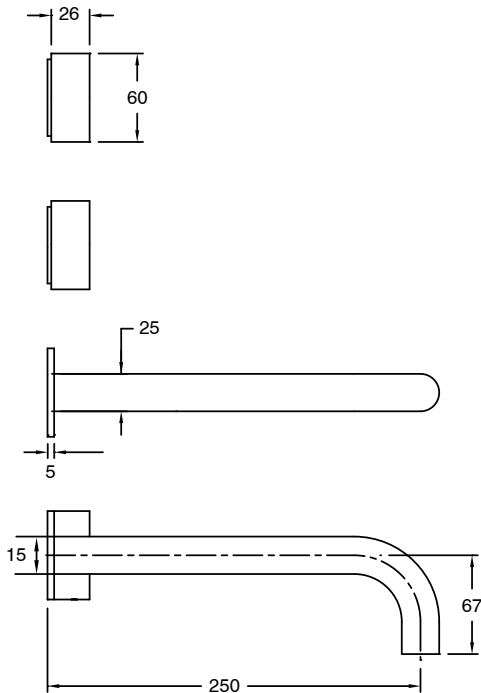

SUSSEX

Sussex Pure Wall Basin Hostess System 250mm PVD Brushed Gunmetal (3 Star) Lead Free

50831

SPECIFICATIONS

Recommended Use	Residential;Commercial
Colour Finish	Brushed Gunmetal
Primary Material	Lead Free Brass
Recommended Pressure Range	150 - 500 kPa as per AS3500
Max Continuous Working Temperature (deg C)	65
Min Continuous Working Temperature (deg C)	1

WARRANTY

Residential Use (Years)	40
Commercial Use (Years)	10

Please refer to Sussex Warranty page for full Terms and Conditions

Dimensions are nominal measurements only.

CLEANING RECOMMENDATIONS:

We recommend the use of soapy water or approved cleaners. This product should not be cleaned with abrasive materials. Damage caused by any improper treatment is not covered by the product warranty. Refer to Warranty Conditions

Disclaimer: Products in this specification manual must by regulation be installed by licensed and registered trade people. The manufacturer/distributor reserves the right to vary specifications or delete models from their range without prior notification. Dimensions are nominal measurements only. Dimensions and set-outs listed are correct at time of publication however the manufacturer/distributor takes no responsibility for printing errors.

Published 07/05/2026

To see the complete Sussex range go to www.reece.com.au